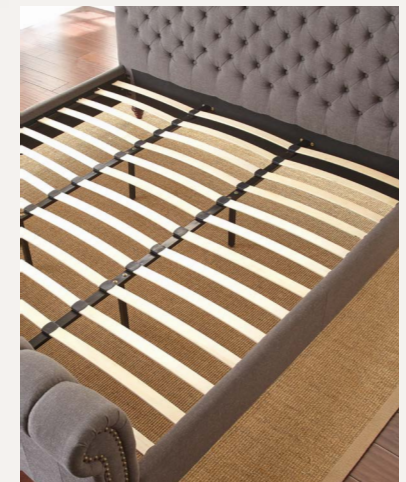

STEVE SILVER
FURNITURE

STANDALONE
BEDS & HEADBOARDS

ISADORA

STEVE SILVER
FURNITURE

Isadora

- Upholstered bed available in King or Queen sizes
- Styling details include tufted upholstered headboard and footboard with solid Asian hardwood feet in an espresso finish
- Easily cleanable fabric covering is crafted from 15% linen and 85% polyester with a "W" cleaning code
- The 13-slat support system, available with dual-center support for King beds or single support for Queen beds, offers a sturdy foundation for a mattress and box spring or serves as a platform bed.
- Available in gray, sand or white

Item	Description	W	D	H	Cubes	Whse Price
WS890KHBG	Wilshire Headboard, King, Gray	82	4	50	12.49	\$159.00
WS890KFRSG	Wishire Footboard, Rails, Slats,King, Gray	82	2	15	7.66	\$150.00
WS890KBEDG	Wilshire Upholstered Bed, King, Gray	82	95	50	20.15	\$309.00
WS890QHBG	Wilshire Headboard Queen, Gray	65	4	50	11.07	\$139.00
WS890QFRSG	Wilshire Footboard, Rails, Slats,Queen, Gray	65	2	15	7.44	\$140.00
WS890QBEDG	Wilshire Upholstered Bed, Queen, Gray	65	95	50	18.51	\$279.00

STEVE SILVER
FURNITURE

WS890QBEDG QUEEN
UPHOLSTERED BED, GRAY
65"W x 95"D x 50"H

WS890KBEDG KING
UPHOLSTERED BED, GRAY
82"W x 95"D x 53"H

UPHOLSTERED QUEEN HEADBOARDS

Upholstered Queen Headboards

- Upholstered Headboards slotted for Queen or Full Bed Frames
- Headboard attaches to standard bed frames with height adjustable base to scale to mattress height
- Upholstered solid wood posts match headboard style to floor
- Assembly is required before you can mount it to your bed frame