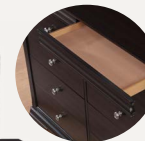

DOM900CT
CHEST
40"W x 17"D x 48"H