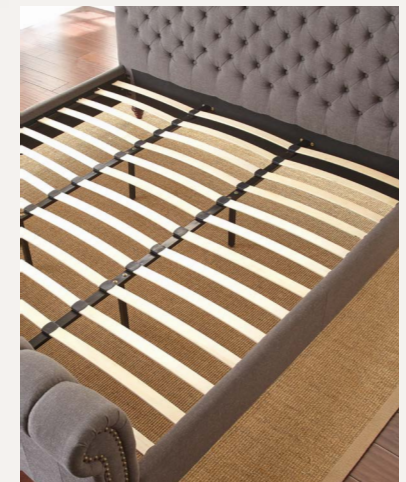

Wilshire

- Upholstered sleigh bed available in King or Queen sizes
- Styling details include tufted upholstered sleigh bed design with nailhead trim with solid Asian hardwood feet in an espresso finish
- Easily cleanable fabric covering is crafted from 15% linen and 85% polyester with a "W" cleaning code
- The 13-slat support system, available with dual-center support for King beds or single support for Queen beds, offers a sturdy foundation for a mattress and box spring or serves as a platform bed.
- Available in gray

Item	Description	W	D	H	Cubes	Whse Price
WS890KHBG	Wilshire Headboard, King, Gray	82	4	50	12.49	$159.00
WS890KFRSG	Wishire Footboard, Rails, Slats,King, Gray	82	2	15	7.66	$150.00
WS890KBEDG	Wilshire Upholstered Bed, King, Gray	82	95	50	20.15	$309.00
WS890QHBG	Wilshire Headboard Queen, Gray	65	4	50	11.07	$139.00
WS890QFRSG	Wilshire Footboard, Rails, Slats,Queen, Gray	65	2	15	7.44	$140.00
WS890QBEDG	Wilshire Upholstered Bed, Queen, Gray	65	95	50	18.51	$279.00

STEVE SILVER
FURNITURE