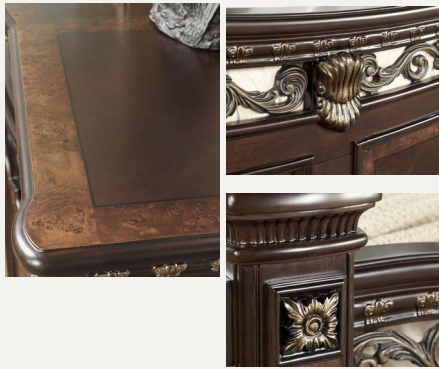

# Monte Carlo

- Constructed of cherry and mappa burl veneers, poplar solids and man-made components
- Collection features dovetailed drawers and dust-proofing on bottom of case pieces
- Styling details include antiqued brass hardware, felt-lined top drawer with shaping on case pieces and metal and gold tipped accents