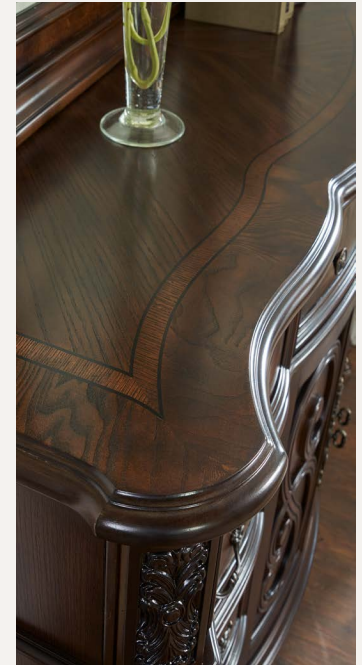

Royale

- Constructed of hardwood solids, resin, oak and ash burl veneers in a traditional brown cherry color finish
- Styling details include grand traditional stature and style, carving effects and stunning cathedral veneer layup with contrasting ash burl veneer border
- Case goods, Headboard and Footboard feature dramatic shaping
- Chest has lift-top for hidden jewelry or small item storage
- Nightstand has USB recharging port and power outlet
- Bed available in King or Queen sizes

Item	Description	W	D	H	Cubes	Whse
RY900QHB	Royale Queen Headboard	63.25	3.75	71	13.46	$189
RY900QFB	Royale Queen Footboard w/Slats	67.5	6	21.5	9.46	$150
RY900SR	Royale Rail for King or Queen	1.75	80.25	8	2.57	$50
RY900QBED	Royale Queen Bed	67.5	90	71	25.49	$389
RY900KHB	Royale King Bed Headboard	79.75	3.75	73	16.93	$249
RY900KFB	Royale King Bed Footboard	80.25	1.6	8	12.53	$190
RY900SR	Royale Rail for King or Queen	1.75	80.25	8	2.57	$50
RY900KBED	Royale King Bed	80.25	90	73	32.03	$489
RY900DR	Royale Dresser	67.5	19.5	39.5	40.2	$530
RY900MR	Royale Mirror	46.25	1.75	48	6.44	$110
RY900NS	Royale Nightstand w/USB and Pwr	30	18.75	29.5	13.49	$220
RY900Q4PC	Royale Queen Bed, Dresser, Mirror, Nightstand				85.62	$1249
RY900K4PC	Royale King Bed, Dresser, Mirror, Nightstand				92.16	$1349
RY900CT	Royale Lift Top Chest 40Wx19Dx54H	40	19	54	31.06	$449