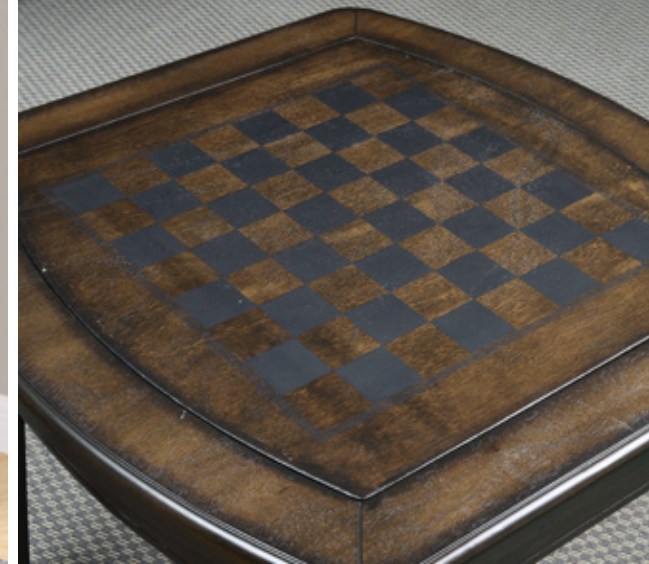

Diletta

- Constructed of tempered glass, chrome coated iron with wood veneers and engineered wood products
- Cocktail table does double duty as a cocktail table and fully operating foosball table
- Foosball table has six handles, two foosballs, an easy-to-retrieve ball return on each end and a side entry port on side to start the game action
- Table comes with five casters (two locking) for added mobility and features a bottom shelf for added strength and storage
- Game end table has reversible chessboard top for use as chessboard or regular end table

DL250CBN COCKTAIL TABLE w/CASTERS & FOOSBALL TABLE
45"W x 28"D x 20"H

DL250GE GAME END TABLE w/CHESSBOARD
24"W x 24"D x 24"H