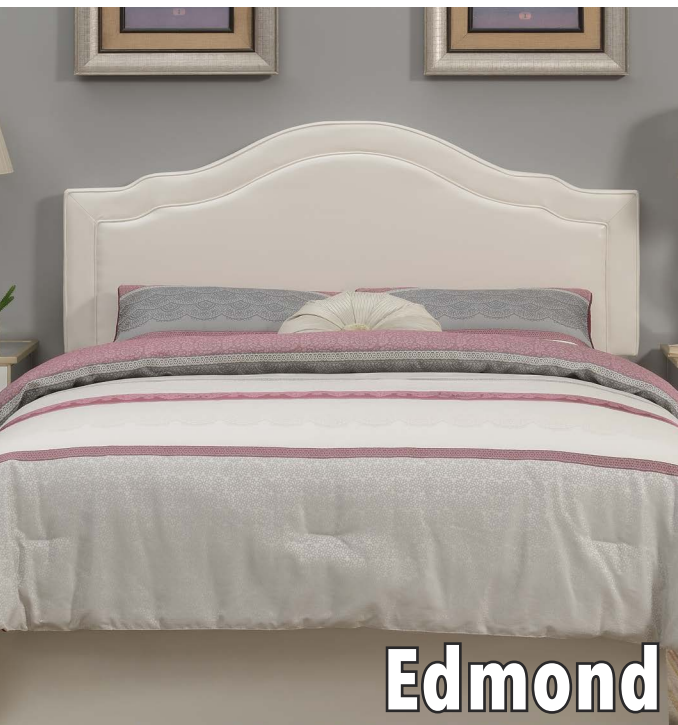

UPHOLSTERED QUEEN HEADBOARDS

Upholstered Queen Headboards

- Upholstered Headboards slotted for Queen or Full Bed Frames
- Headboard attaches to standard bed frames with height adjustable base to scale to mattress height
- Upholstered solid wood posts match headboard style to floor
- Assembly is required before you can mount it to your bed frame

Item	Description	W	D	H	Cubes	Whse Price
ALT800QHB	Alta Headboard, Queen/Full, Gray	64.25	3.25	50.75	4.2	\$85.00
BER800QHB	Bergen Headboard, Queen/Full, Silver Velvet	64.25	3.25	50.75	4.22	\$75.00
DAW800QHB	Dawson Headboard, Queen/Full, Silver Faux-Leather	64.25	3.25	50.75	4.2	\$85.00
EDM800QHB	Edmond Headboard, Queen/Full, Beige	64.25	3.25	50.75	4.2	\$85.00
KAS800QHB	Kassel Headboard, Queen/Full, Brown	64.25	3.25	50.75	4.2	\$75.00
REG800QHB	Regina Headboard, Queen/Full, Blue Velvet	64.25	3.25	50.75	4.2	\$75.00

STEVE SILVER
FURNITURE

ALT800QHB ALTA QUEEN UPHOLSTERED BED, GRAY
64.25"W x 3.25"D x 50.75"H

Classic styling with diamond button tufted headboard, chamfered corners and welting

BER800QHB BERGEN QUEEN UPHOLSTERED HEADBOARD, SILVER VELVET
64.25"W x 3.25"D x 50.75"H

Contemporary styled Headboard featuring a butter-soft gray velvet cover and nickel nailhead trim accent

DAW800QHB DAWSON QUEEN HEADBOARD, SILVER VEGAN LEATHER
64.25"W x 3.25"D x 50.75"H

Styling details include button-tufted silver vegan leather cover with faux jewel buttons accent