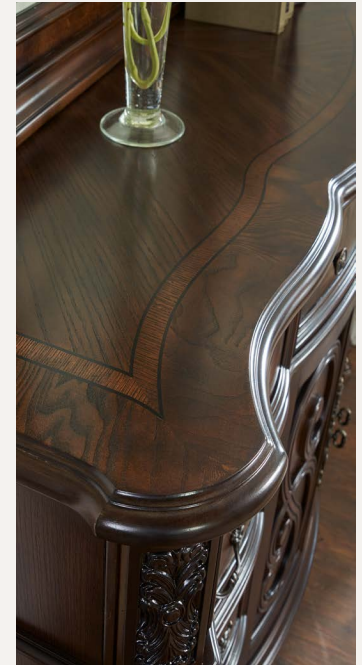

ROYALE BEDROOM

STEVE SILVER
FURNITURE

Royale

- Constructed of hardwood solids, resin, oak and ash burl veneers in a traditional brown cherry color finish
- Styling details include grand traditional stature and style, carving effects and stunning cathedral veneer layup with contrasting ash burl veneer border
- Case goods, Headboard and Footboard feature dramatic shaping
- Chest has lift-top for hidden jewelry or small item storage
- Nightstand has USB recharging port and power outlet
- Bed available in King or Queen sizes

| Item | Description | W | D | H | Cubes | Whse |
|------------------|--|--------------|-----------|-----------|--------------|---------------|
| RY900QHB | Royale Queen Headboard | 63.25 | 3.75 | 71 | 13.46 | \$189 |
| RY900QFB | Royale Queen Footboard w/Slats | 67.5 | 6 | 21.5 | 9.46 | \$150 |
| RY900SR | Royale Rail for King or Queen | 1.75 | 80.25 | 8 | 2.57 | \$50 |
| RY900QBED | Royale Queen Bed | 67.5 | 90 | 71 | 25.49 | \$389 |
| RY900KHB | Royale King Bed Headboard | 79.75 | 3.75 | 73 | 16.93 | \$249 |
| RY900KFB | Royale King Bed Footboard | 80.25 | 1.6 | 8 | 12.53 | \$190 |
| RY900SR | Royale Rail for King or Queen | 1.75 | 80.25 | 8 | 2.57 | \$50 |
| RY900KBED | Royale King Bed | 80.25 | 90 | 73 | 32.03 | \$489 |
| RY900DR | Royale Dresser | 67.5 | 19.5 | 39.5 | 40.2 | \$530 |
| RY900MR | Royale Mirror | 46.25 | 1.75 | 48 | 6.44 | \$110 |
| RY900NS | Royale Nightstand w/USB and Pwr | 30 | 18.75 | 29.5 | 13.49 | \$220 |
| RY900Q4PC | Royale Queen Bed, Dresser, Mirror, Nightstand | | | | 85.62 | \$1249 |
| RY900K4PC | Royale King Bed, Dresser, Mirror, Nightstand | | | | 92.16 | \$1349 |
| RY900CT | Royale Lift Top Chest 40Wx19Dx54H | 40 | 19 | 54 | 31.06 | \$449 |

STEVE SILVER
FURNITURE

RY900KBED
BED, KING
80.25"W x 90"D x 73"H

RY900QBED
BED, QUEEN
67.5"W x 90"D x 71"H

RH900NS
NIGHTSTAND
w/USB/PWR
30"W x 18"D x 29.5"H

RY900DRMR
DRESSER/MIRROR
67.5"W x 19.5"D x 87.5"H