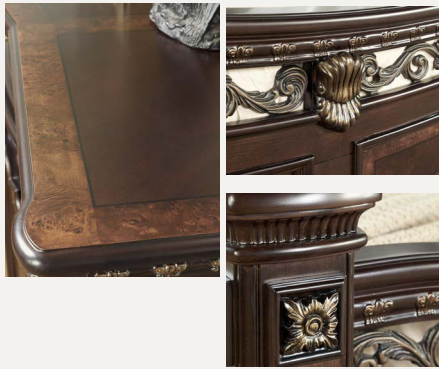

MONTE CARLO BEDROOM

STEVE SILVER
FURNITURE

Monte Carlo

- Constructed of cherry and mappa burl veneers, poplar solids and man-made components
- Collection features dovetailed drawers and dust-proofing on bottom of case pieces
- Styling details include antiqued brass hardware, felt-lined top drawer with shaping on case pieces and metal and gold tipped accents

STEVE SILVER
FURNITURE

RE163SS-KBED
BED, KING
87.5"W x 97"D x 68"H

RE163SS-QBED
BED, QUEEN
70"W x 97"D x 68"H

RE163SS-150
NIGHTSTAND
29"W x 18"D x 29"H

RE163SS-DRMR
DRESSER/MIRROR
68"W x 19"D x 84.25"H

RE163SS-131
LIFT TOP CHEST
41"W x 19"D x 52.25"H