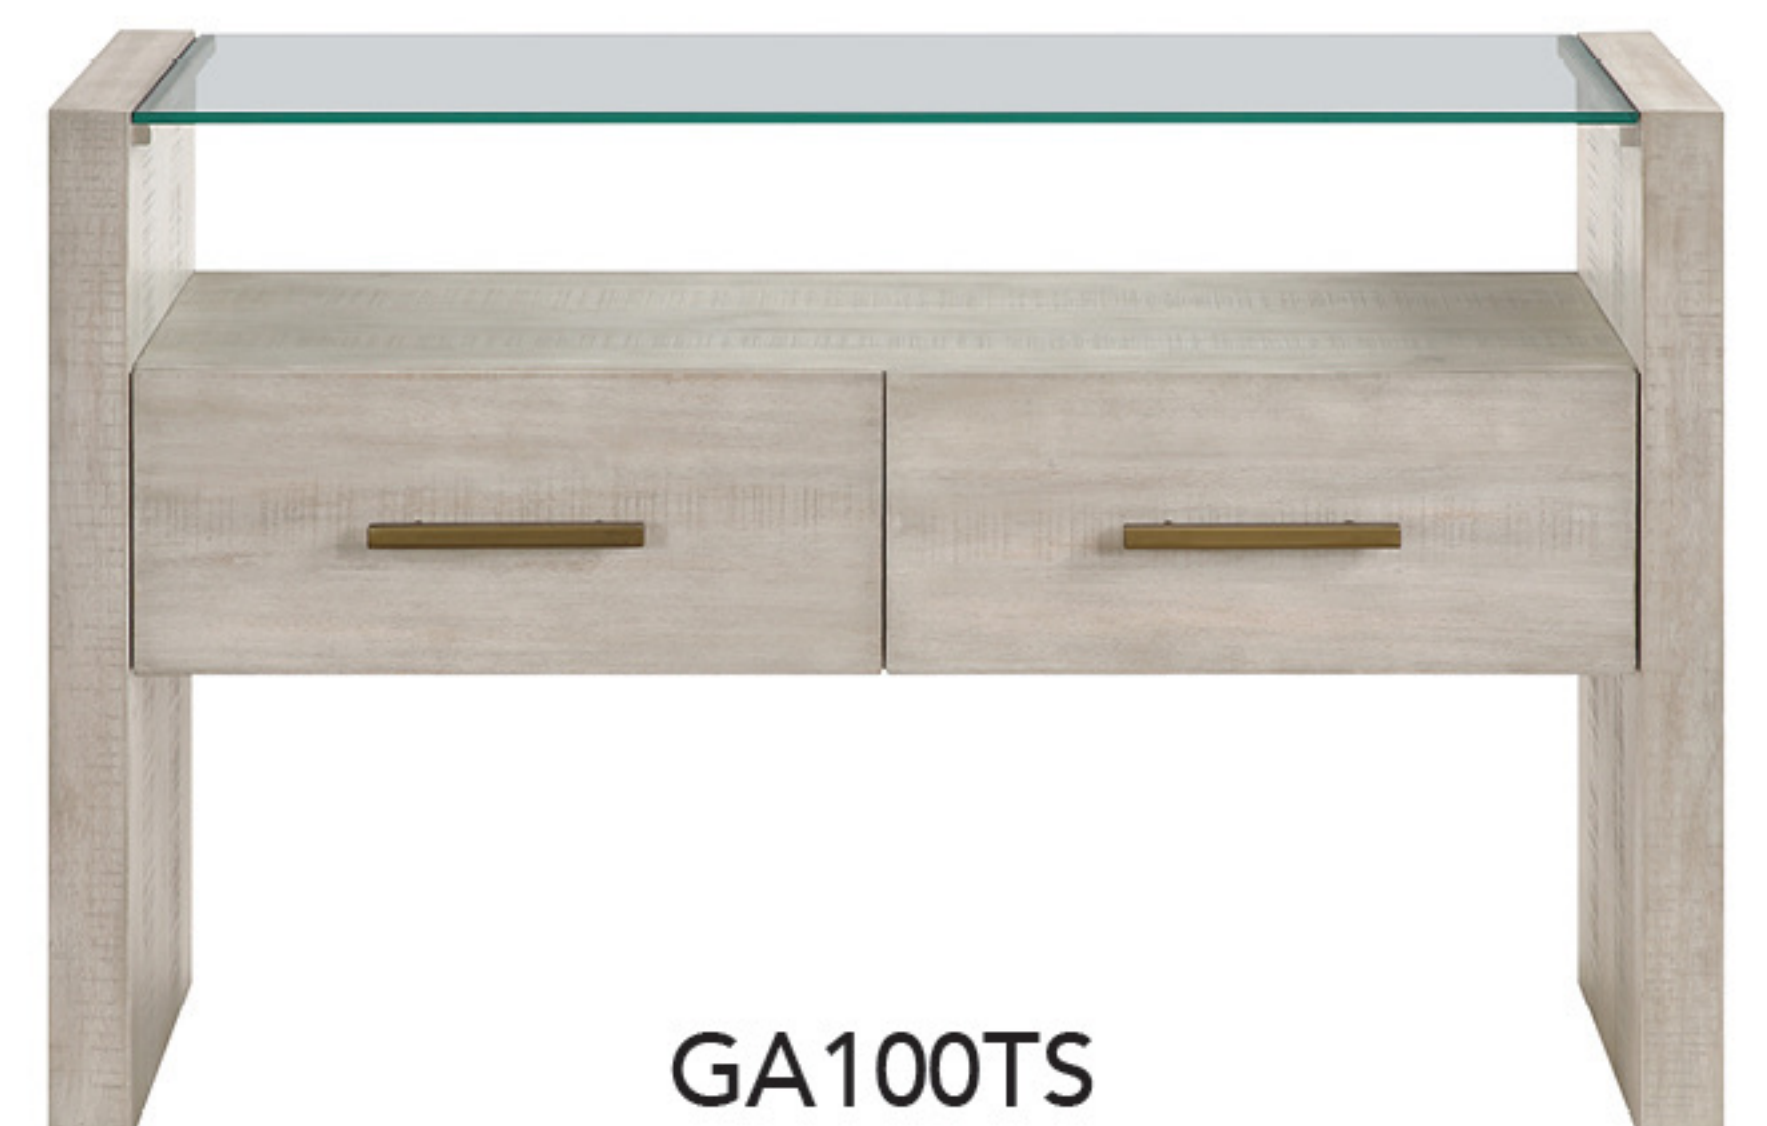

# GARLAND

**GA500S**  
SIDE CHAIR, CANVAS & TOFFEE  
20"W x 25.5"D x 40"H

**GA500TTTB**  
DINING TABLE w/ 18" LEAF, TOFFEE  
70 – 88"W x 44"D x 30"H

**GA100TE**  
SERVER, TOFFEE  
64"W x 19"D x 32"H

**GA200CW**  
COCKTAIL TABLE, TOFFEE  
48"W x 28"D x 19"H

**GA200EW**  
END TABLE, TOFFEE  
24"W x 24"D x 24"H

**GA200SW**  
SOFA TABLE, TOFFEE  
48"W x 18"D x 30"H

**GA100C**  
GLASS TOP COCKTAIL TABLE, TOFFEE  
48"W x 28"D x 19"H

**GA100E**  
GLASS TOP END TABLE, TOFFEE  
24"W x 24"D x 24"H

**GA100S**  
GLASS TOP SOFA  
TABLE, TOFFEE  
48"W x 18"D x 30"H

**GA100TC**  
GLASS TOP COCKTAIL TABLE, BLONDE  
48"W x 28"D x 19"H

**GA100TE**  
GLASS TOP END TABLE, BLONDE  
24"W x 24"D x 24"H

**GA100TS**  
GLASS TOP SOFA  
TABLE, BLONDE  
48"W x 18"D x 30"H