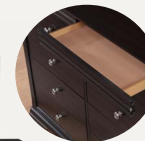

STEVE SILVER  
FURNITURE

DOM900-KBED  
BED, KING  
82"W x 90"D x 50.5"H

DOM900-QBED  
BED, QUEEN  
65"W x 90"D x 50"H

DOM900NS  
NIGHTSTAND  
26"W x 16"D x 26"H

DOM900DRMR  
CHESSER/MIRROR  
52"W x 17"D x 73"H