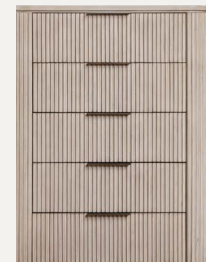

STEVE SILVER
FURNITURE

HEN900T-KBED
BED, KING
82.75"W x 88"D x 64"H

HEN900T-QBED
BED, QUEEN
67"W x 88"D x 64"H

HEN900TNS
NIGHTSTAND
w/USB/PWR
28"W x 18.25"D x 27.25"H

HEN900TDRMR
DRESSER/MIRROR
65"W x 19.75"D x 78.25"H