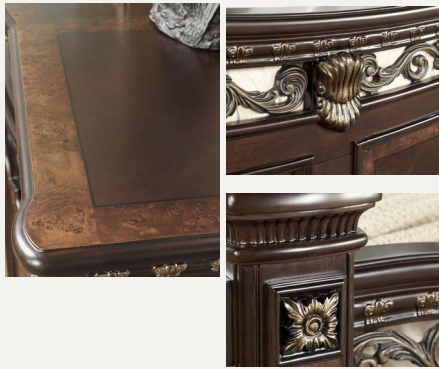

HEN900TC
CHEST
38"W x 19.75"D x 51"H

MONTE CARLO BEDROOM

STEVE SILVER
FURNITURE

Monte Carlo

- Constructed of cherry and mappa burl veneers, poplar solids and man-made components
- Collection features dovetailed drawers and dust-proofing on bottom of case pieces
- Styling details include antiqued brass hardware, felt-lined top drawer with shaping on case pieces and metal and gold tipped accents