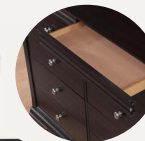

DOM900CT
CHEST
40"W x 17"D x 48"H