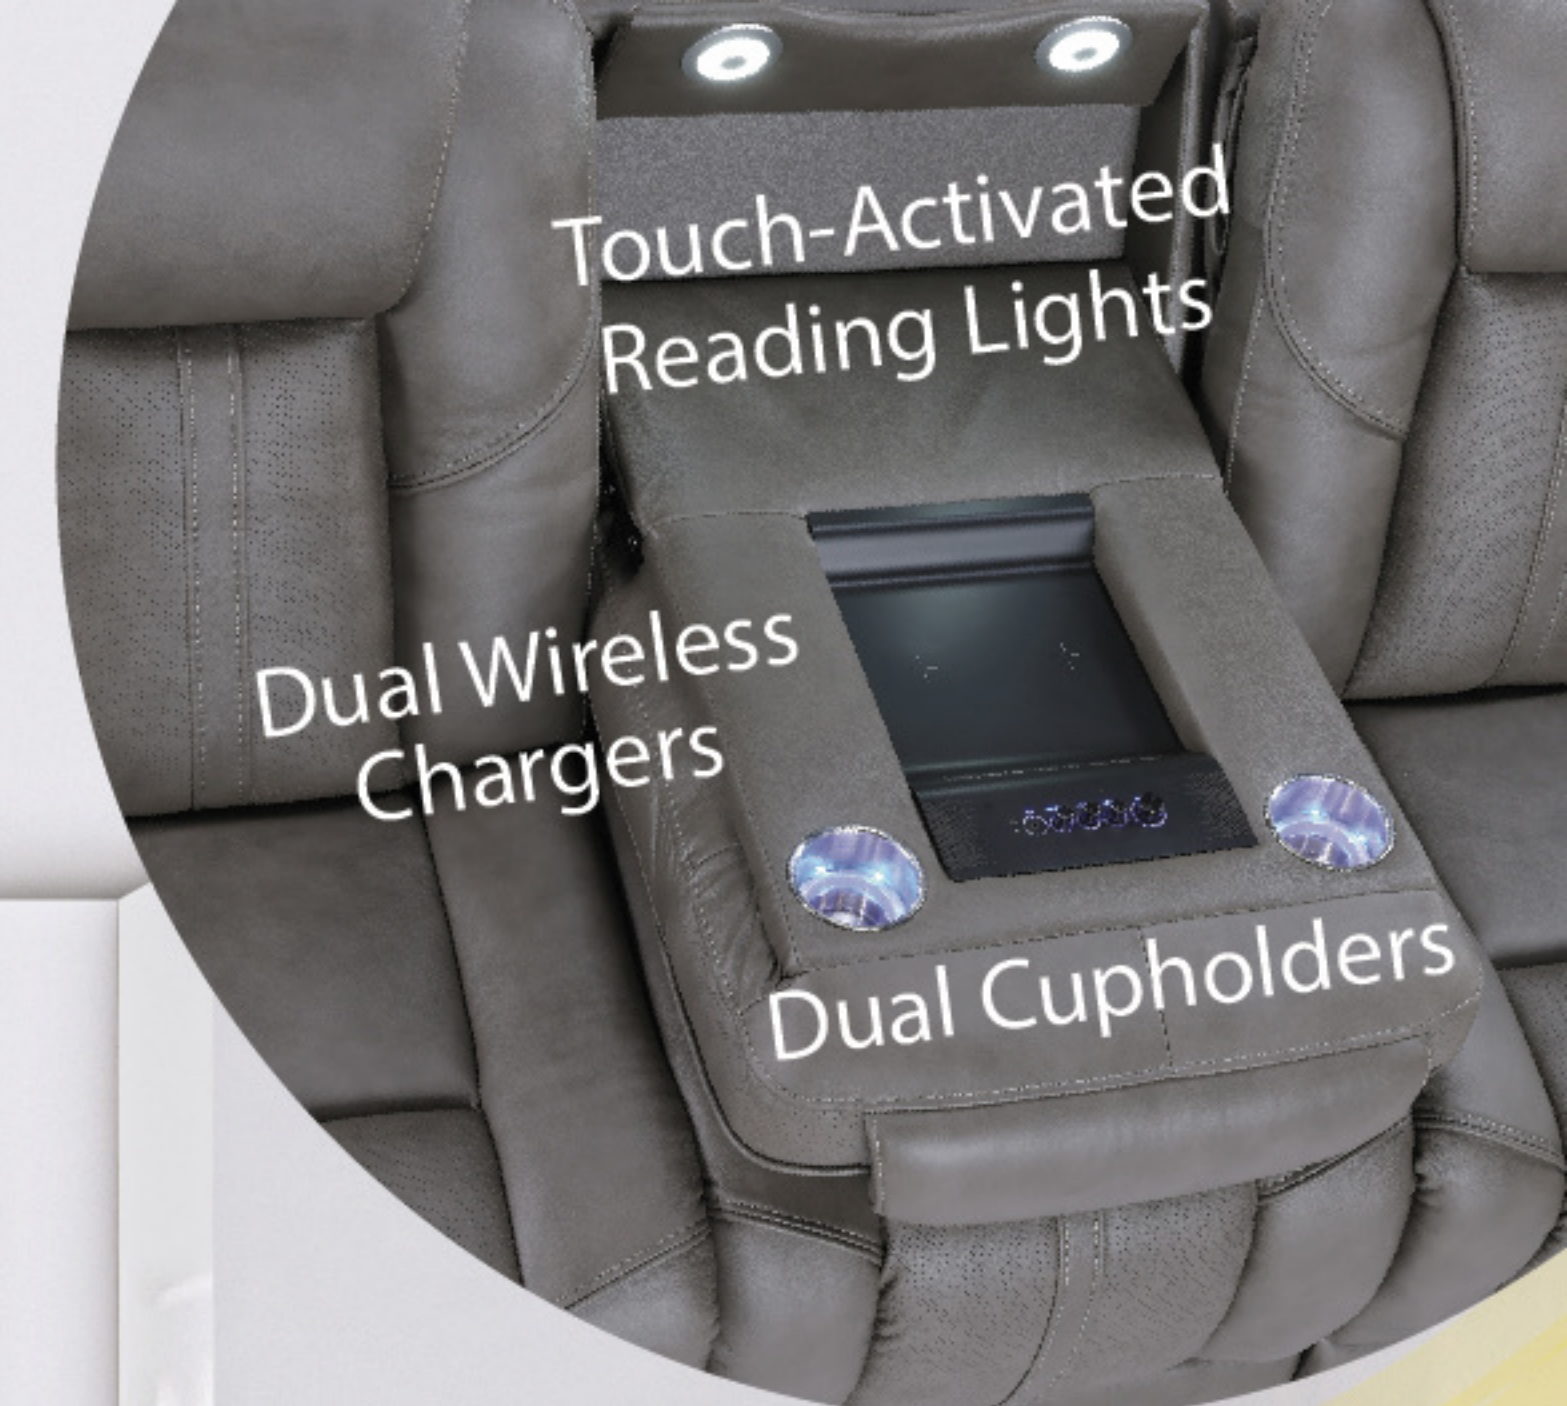

The Triple Power Leather RECLINING HOME THEATER

Side Control with USB - A & C

Touch-Activated Reading Lights

Dual Wireless Chargers

Dual Cupholders

2
Memory Settings

2
Memory Settings

Air Massage

Heat

Air Massage

Heat

Hidden Cupholder in Both Arms

Speakers in Both Arms

Built in Subwoofer puts you in the action

Ambient Lighting

Ambient Lighting

Side Control with USB A/C

Built in Subwoofer puts you in the action

AUDIO CONTROL PANEL

Built-In Speakers & Synced Vibration

IMMERSIVE ENTERTAINMENT COLLECTION