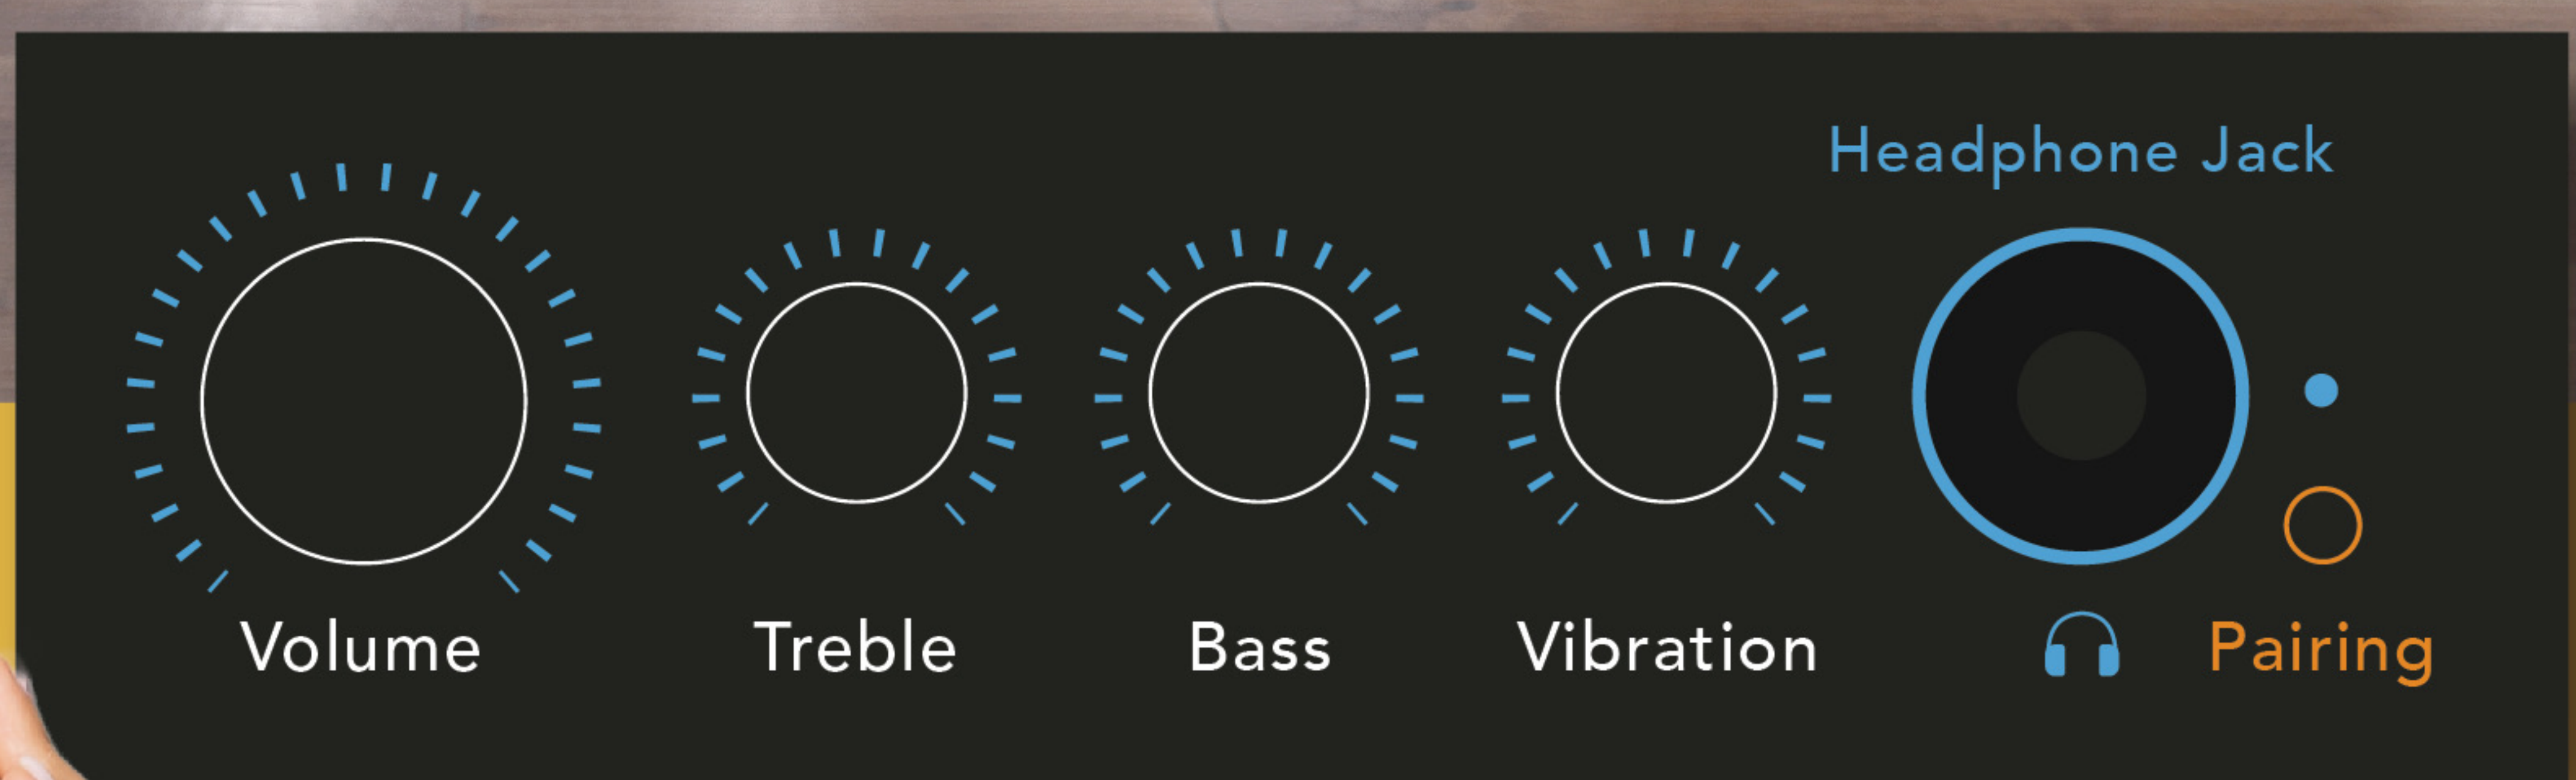

Side Control with USB A/C

Built in Subwoofer puts you in the action

AUDIO CONTROL PANEL

Built-In Speakers & Synced Vibration

IMMERSIVE ENTERTAINMENT COLLECTION