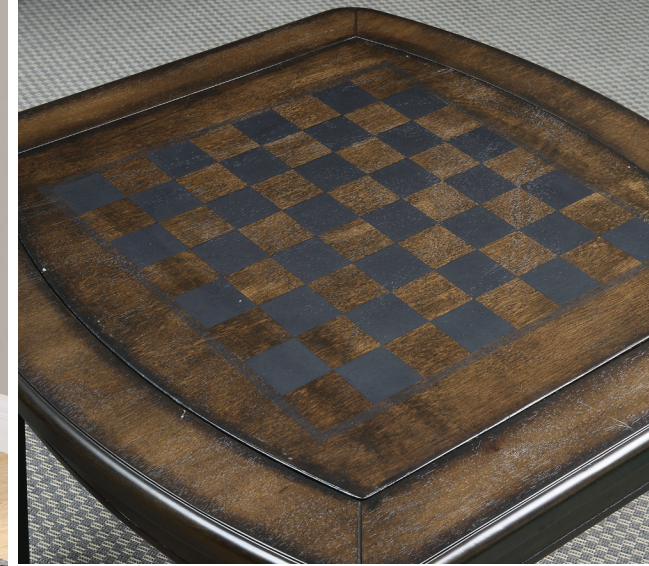

NW660B BAR w/FOOT RAIL
56"W x 18"D x 42"H

Tyler

- Solid Birch iwith powder-coated iron
- Rustic styling and a combination of metal and wood create a warm inviting setting for industrial, farmhouse or any casual environment
- The bar has a stacked timber beam look with an iron pipe footrail for a fun, rustic aesthetic
- The counter chair has a 360° swivel and upholstered coffee-colored faux-leather seat with black iron base
- Honey finish with black metal accents and coffee colored

TY600BT BAR TABLE TOP
30"W x 60"L

TY600BB BAR TABLE BASE
38"H"

TY600SCC SWIVEL COUNTER CHAIR (2/ctn)
19"W x 21"D x 40.5"H

Zena Bar

- Crafted of engineered woods, chrome and acrylic
- Touch activated 9 color mode undertop lighting: cool white, orange, red, yellow, lime, green, light blue, dark blue, purple
- Touch activated LED brightness with touch activated pulse LED lights that can be adjusted to flash either slowly, rapidly or off
- Bar features bottle and hanging stemware storage
- Wine rack with 12 bottle capacity
- Stemware holder with 12 glass capacity
- Two adjustable side shelves with chrome wire ledge. One adjustable rack in center.

ZN600WBL BAR w/LED LIGHTING
52.25"W x 21.25"D x 41.5"H

ZN600BS BAR STOOL
18.75"W x 17"D x 29"H

Diletta

- Constructed of tempered glass, chrome coated iron with wood veneers and engineered wood products
- Cocktail table does double duty as a cocktail table and fully operating foosball table
- Foosball table has six handles, two foosballs, an easy-to-retrieve ball return on each end and a side entry port on side to start the game action
- Table comes with five casters (two locking) for added mobility and features a bottom shelf for added strength and storage
- Game end table has reversible chessboard top for use as chessboard or regular end table