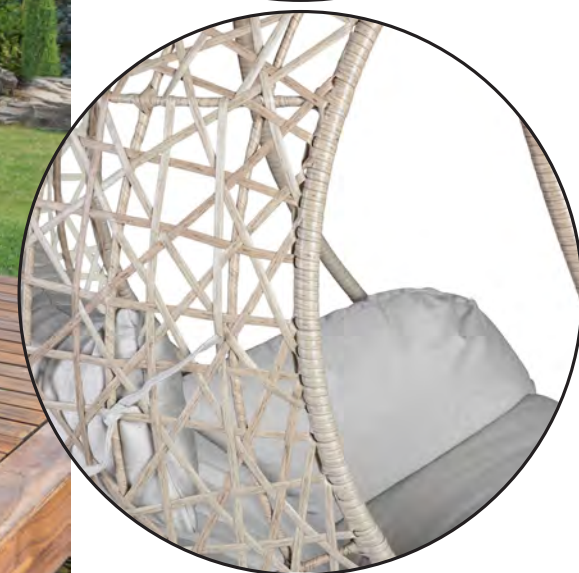

# Dalilah

- Sofa and Chair frames are constructed of lightweight and sturdy aluminum that is rust resistant and easier to move around than heavier steel items
- Geometric styling with a beveled tube profile and hand-brushed wood grain accent creates a clean contemporary silhouette
- Solution Dyed Acrylic Fabric has 2000 hours of UV treatment to create a more fade resistant cover that is stain and water repellent
- Teslin webbing seat support creates a softer seating experience than aluminum slat seat decks
- Extra-thick 7.25-inch seat cushions use 3.0 density foam to hold its shape better over time and make for a more comfortable seat

DAL600S PATIO SOFA  
35"W x 82"D x 29"H

DAL600AC PATIO ARM CHAIR  
35"W x 31"D x 29"H

DAL600CT PATIO COCKTAIL TABLE  
47"W x 24"D x 17"H

DAL600ET PATIO END TABLE  
21.3"W x 21.3"D x 20.5"H