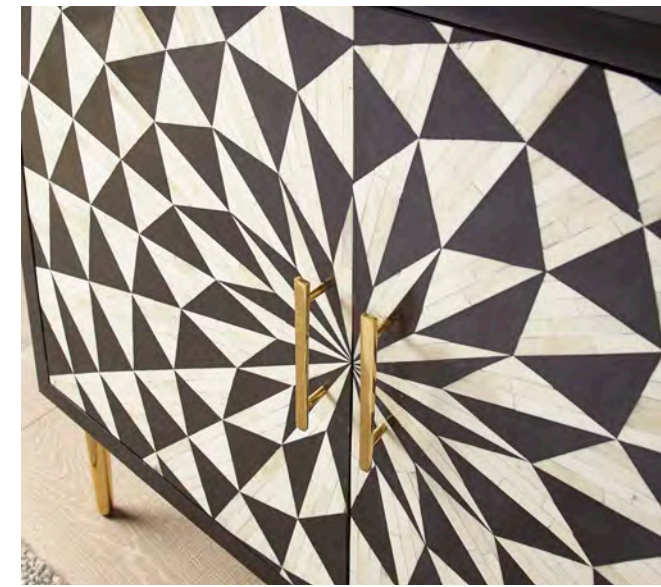

AM200SB
AMIKA ACCENT CABINET
Bone, Resin & Brass
32"W x 16"D x 33"H