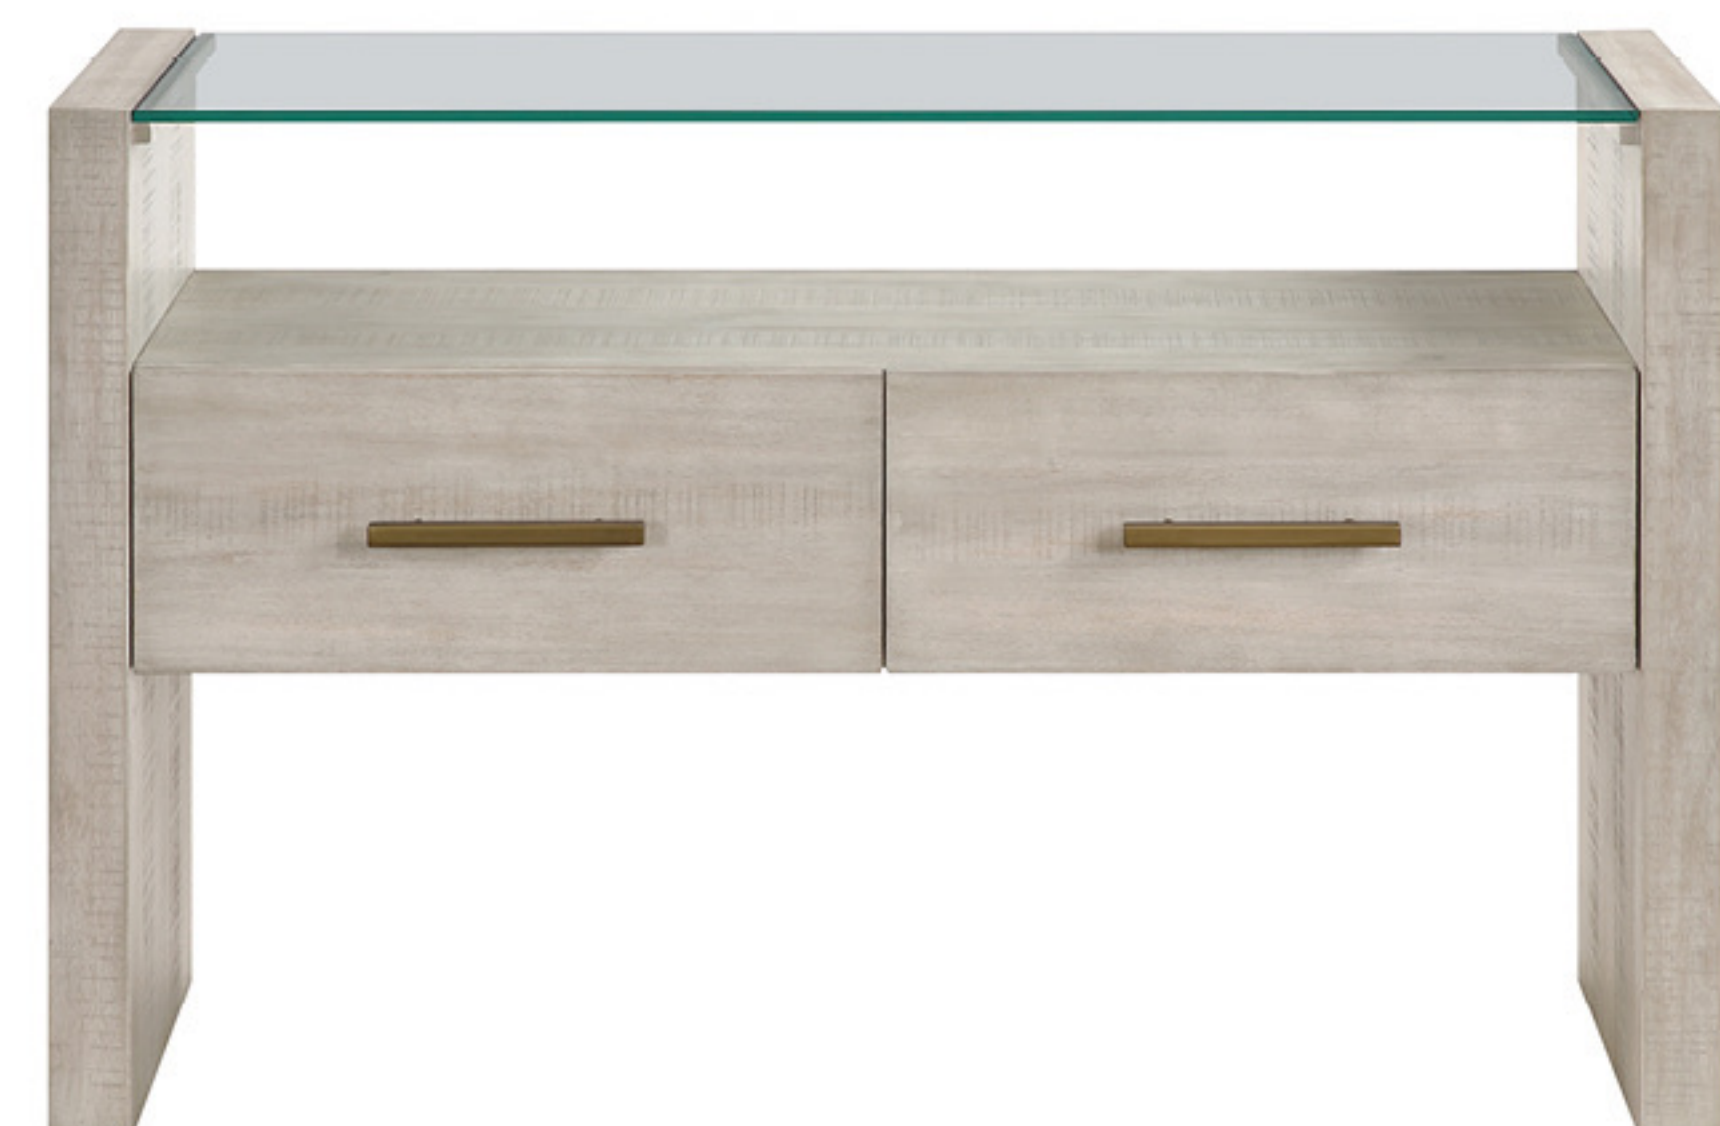

# GARLAND

**GA500S**  
SIDE CHAIR, CANVAS & TOFFEE  
20"W x 25.5"D x 40"H

**GA500TTTB**  
DINING TABLE w/ 18" LEAF, TOFFEE  
70 – 88"W x 44"D x 30"H

**GA100TE**  
SERVER, TOFFEE  
64"W x 19"D x 32"H

**GA100TE**  
END TABLE, BLONDE  
24"W x 24"D x 24"H

**GA100TC**  
COCKTAIL TABLE, BLONDE  
48"W x 28"D x 19"H

**GA100TS**  
SOFA TABLE, BLONDE  
48"W x 18"D x 30"H

**GA100E**  
END TABLE, TOFFEE  
24"W x 24"D x 24"H

**GA100C**  
COCKTAIL TABLE, TOFFEE  
48"W x 28"D x 19"H

**GA100S**  
SOFA TABLE, TOFFEE  
48"W x 18"D x 30"H