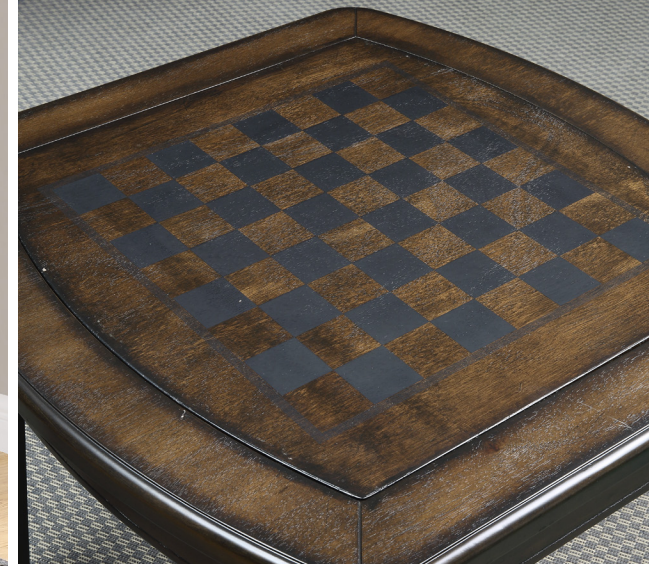

NW660B BAR w/FOOT RAIL
56"W x 18"D x 42"H

Tyler

- Solid Birch iwth powder-coated iron
- Rustic styling and a combination of metal and wood create a warm inviting setting for industrial, farmhouse or any casual environment
- The bar has a stacked timber beam look with an iron pipe footrail for a fun, rustic aesthetic
- The counter chair has a 360° swivel and upholstered coffee-colored faux-leather seat with black iron base
- Honey finish with black metal accents and coffee colored

TY600BT BAR TABLE TOP
30"W x 60"L

TY600BB BAR TABLE BASE
38"H"

TY600SCC SWIVEL COUNTER CHAIR (2/ctn)
19"W x 21"D x 40.5"H

Zena Bar

- Crafted of engineered woods, chrome and acrylic
- Touch activated 9 color mode undertop lighting: cool white, orange, red, yellow, lime, green, light blue, dark blue, purple
- Touch activated LED brightness with touch activated pulse LED lights that can be adjusted to flash either slowly, rapidly or off
- Bar features bottle and hanging stemware storage
- Wine rack with 12 bottle capacity
- Stemware holder with 12 glass capacity
- Two adjustable side shelves with chrome wire ledge. One adjustable rack in center.

ZN600WBL BAR w/LED LIGHTING
52.25"W x 21.25"D x 41.5"H

ZN600BS BAR STOOL
18.75"W x 17"D x 29"H

Diletta

- Constructed of tempered glass, chrome coated iron with wood veneers and engineered wood products
- Cocktail table does double duty as a cocktail table and fully operating foosball table
- Foosball table has six handles, two foosballs, an easy-to-retrieve ball return on each end and a side entry port on side to start the game action
- Table comes with five casters (two locking) for added mobility and features a bottom shelf for added strength and storage
- Game end table has reversible chessboard top for use as chessboard or regular end table