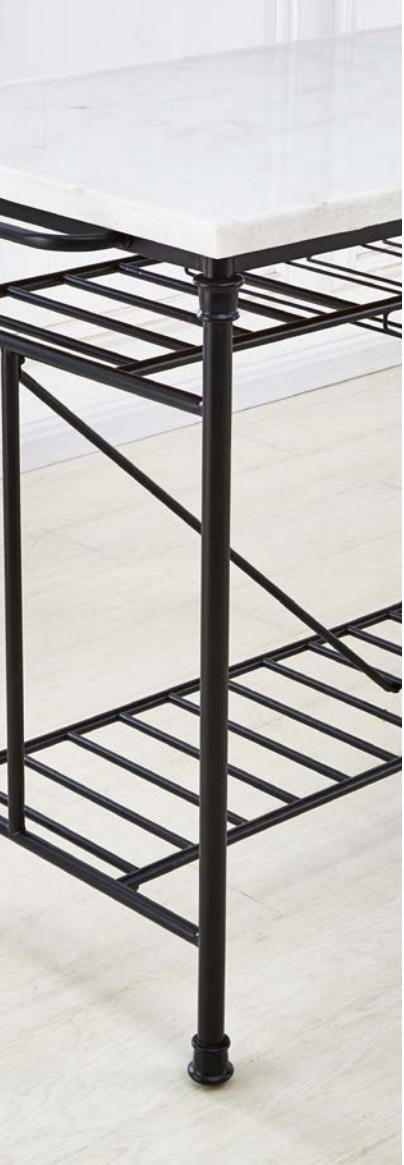

Claire Counter

- Constructed of white marble tops with iron base
- Counter Island features seamless white marble top, towel rack on both sides, an undertop rack for bottle storage and hanging stemware storage and a bottom shelf for additional storage
- Counter stools are upholstered in easy-to-clean polyurethane and swivel 360 degrees for extra comfort
- Island features levelers for easy and level height adjustment

CR540CK KITCHEN ISLAND
White Marble
55"W x 28"D x 37"H

CR540CS SWIVEL COUNTER CHAIR (2/ctn)
16"W x 16"D x 24"H