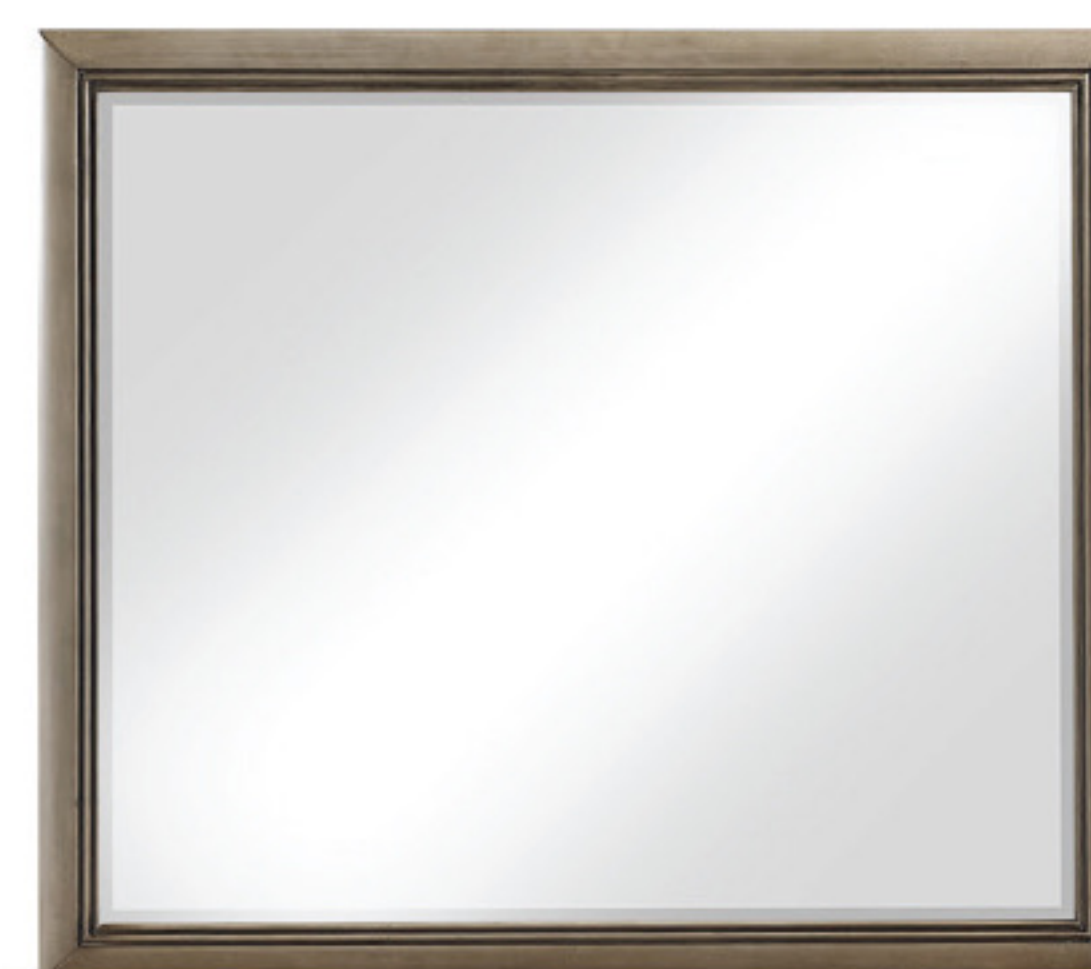

SONOMA

SON900NS
NIGHTSTAND, BROWN
28"W x 17"D x 26.5"H

SON900C
CHEST, BROWN
38"W x 20"D x 54.75"H

SON900DR
DRESSER, BROWN
66"W x 20"D x 36"H

SON900MR
MIRROR, BROWN
44"W x 1.25"D x 38.75"H

SON900-QBED
STORAGE QUEEN BED, BROWN
64"W x 105.25"D x 62"H

SON900-KBED
STORAGE KING BED, BROWN
80"W x 105.25"D x 62"H