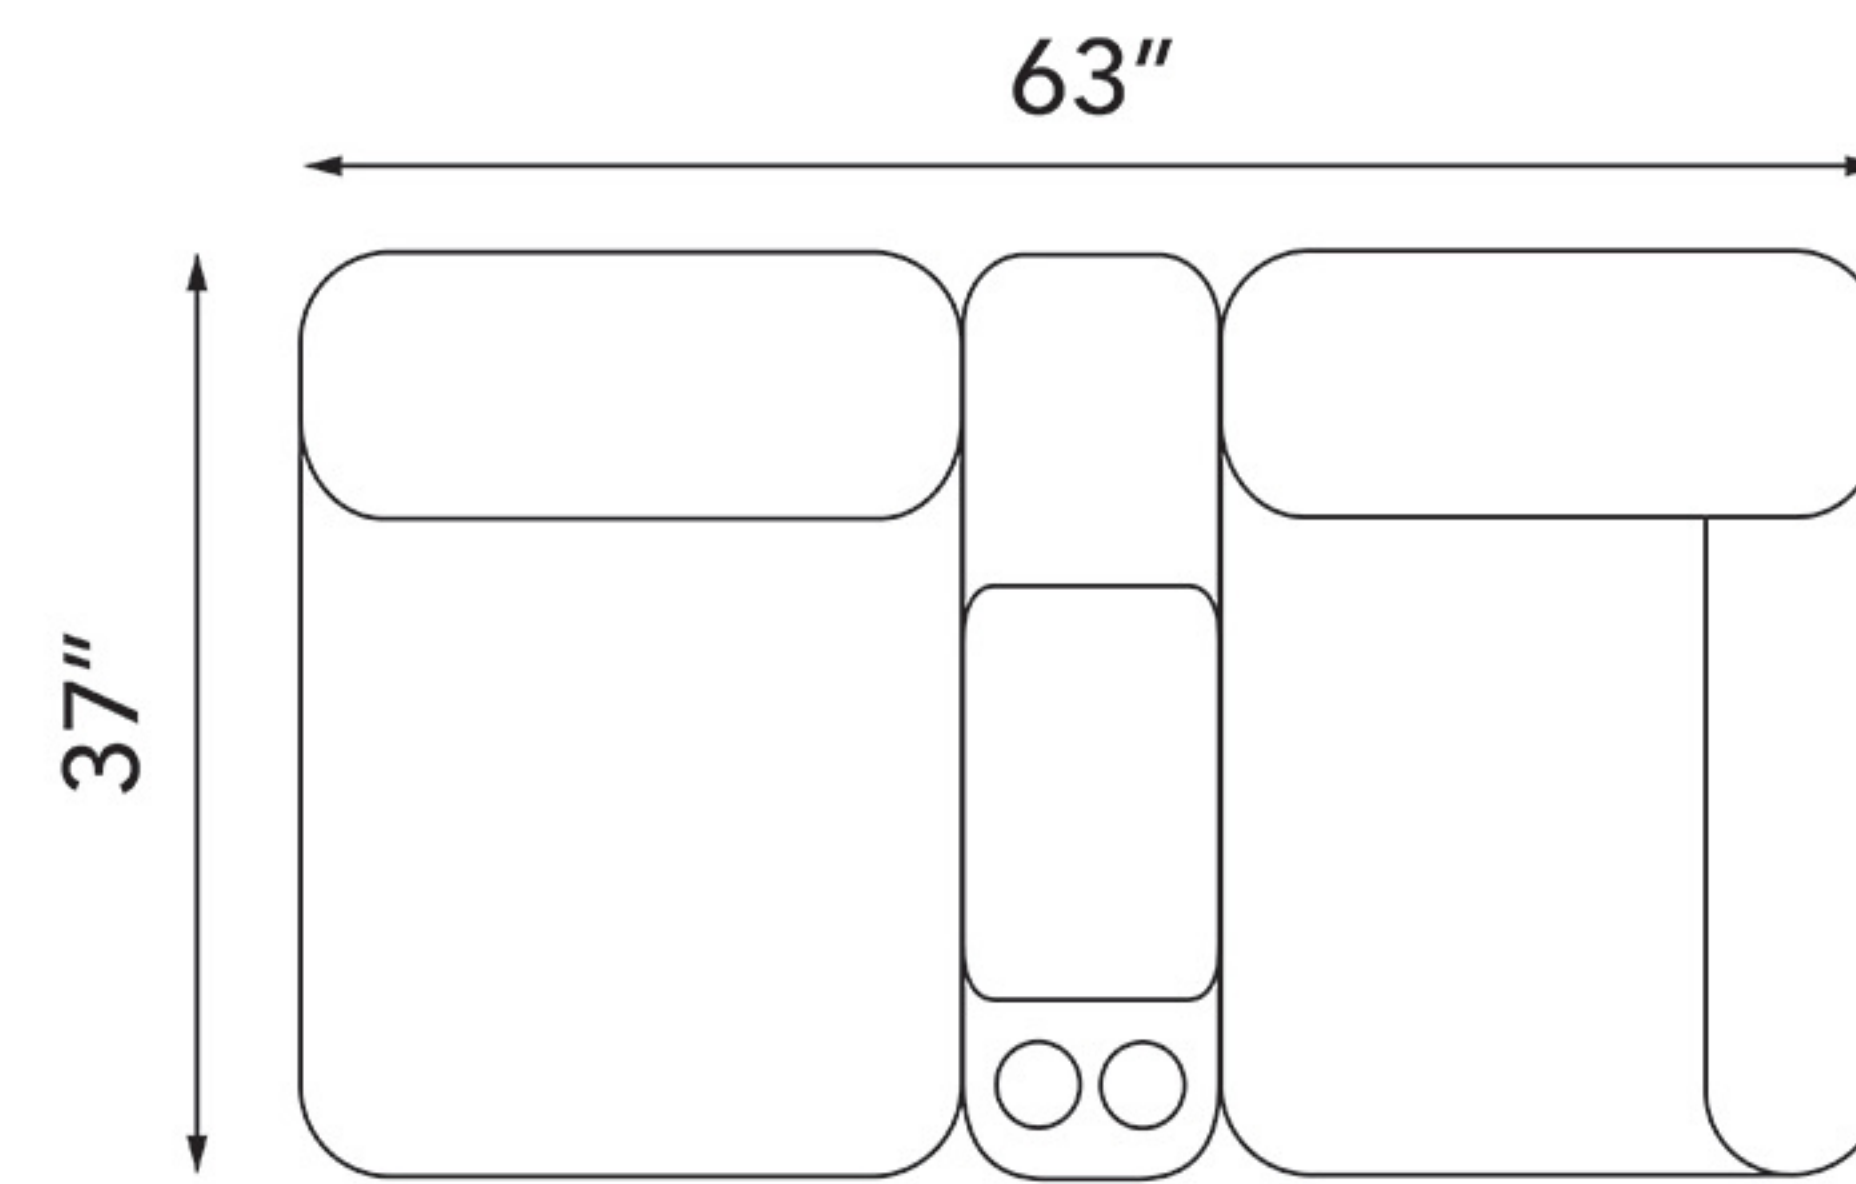

DESIGN YOUR OWN SPACE

RUDGER CHESTNUT MANUAL RECLINING SECTIONAL

RUD800NRAF
Left Arm Facing
Loveseat, Chestnut

RUD800NRAF
Right Arm Facing
Loveseat & Console, Chestnut

RUD800NW
Wedge, Chestnut