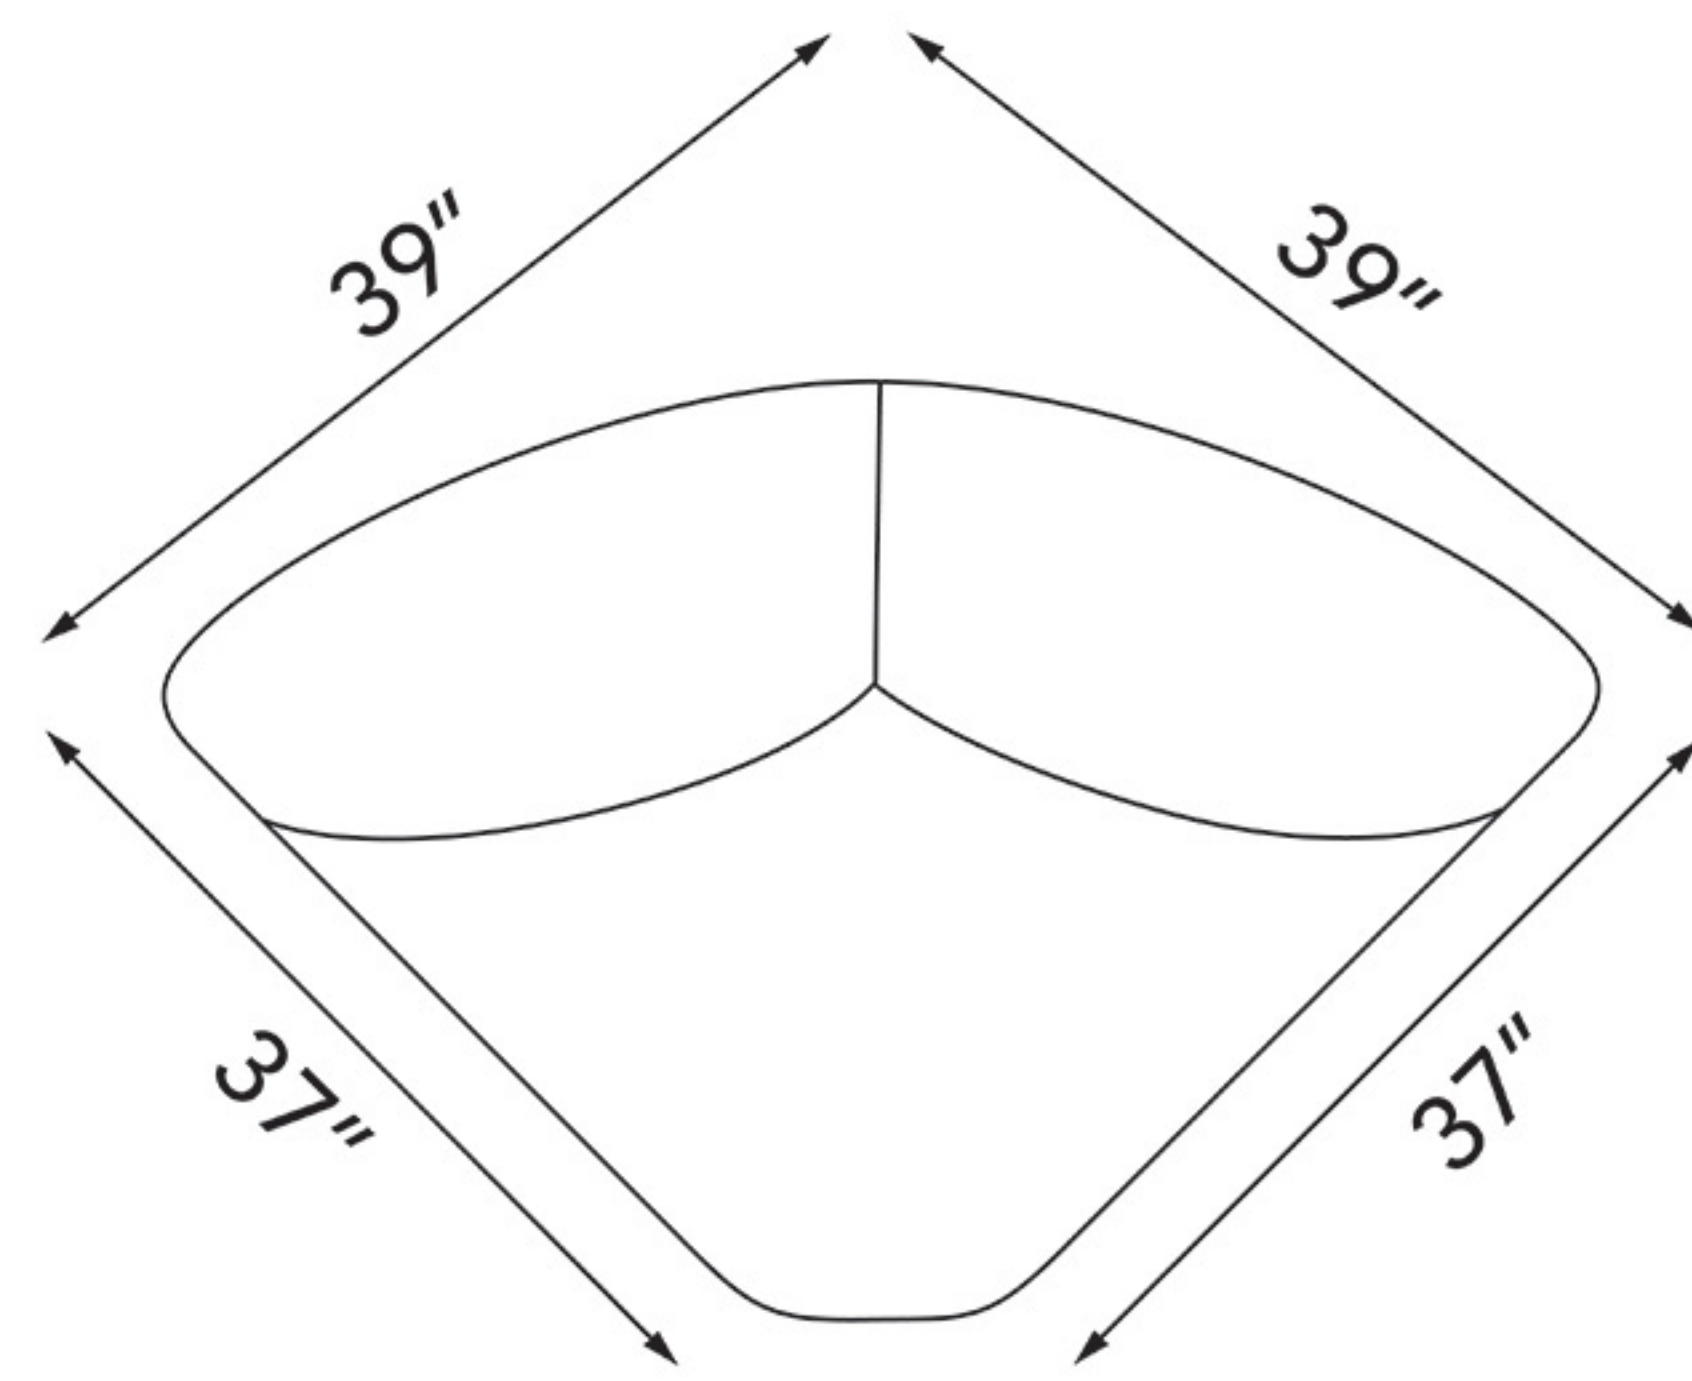

DESIGN YOUR OWN SPACE

RUDGER CHESTNUT MANUAL RECLINING SECTIONAL

RUD800NRAF
Left Arm Facing
Loveseat, Chestnut

RUD800NRAF
Right Arm Facing
Loveseat & Console, Chestnut

RUD800NW
Wedge, Chestnut