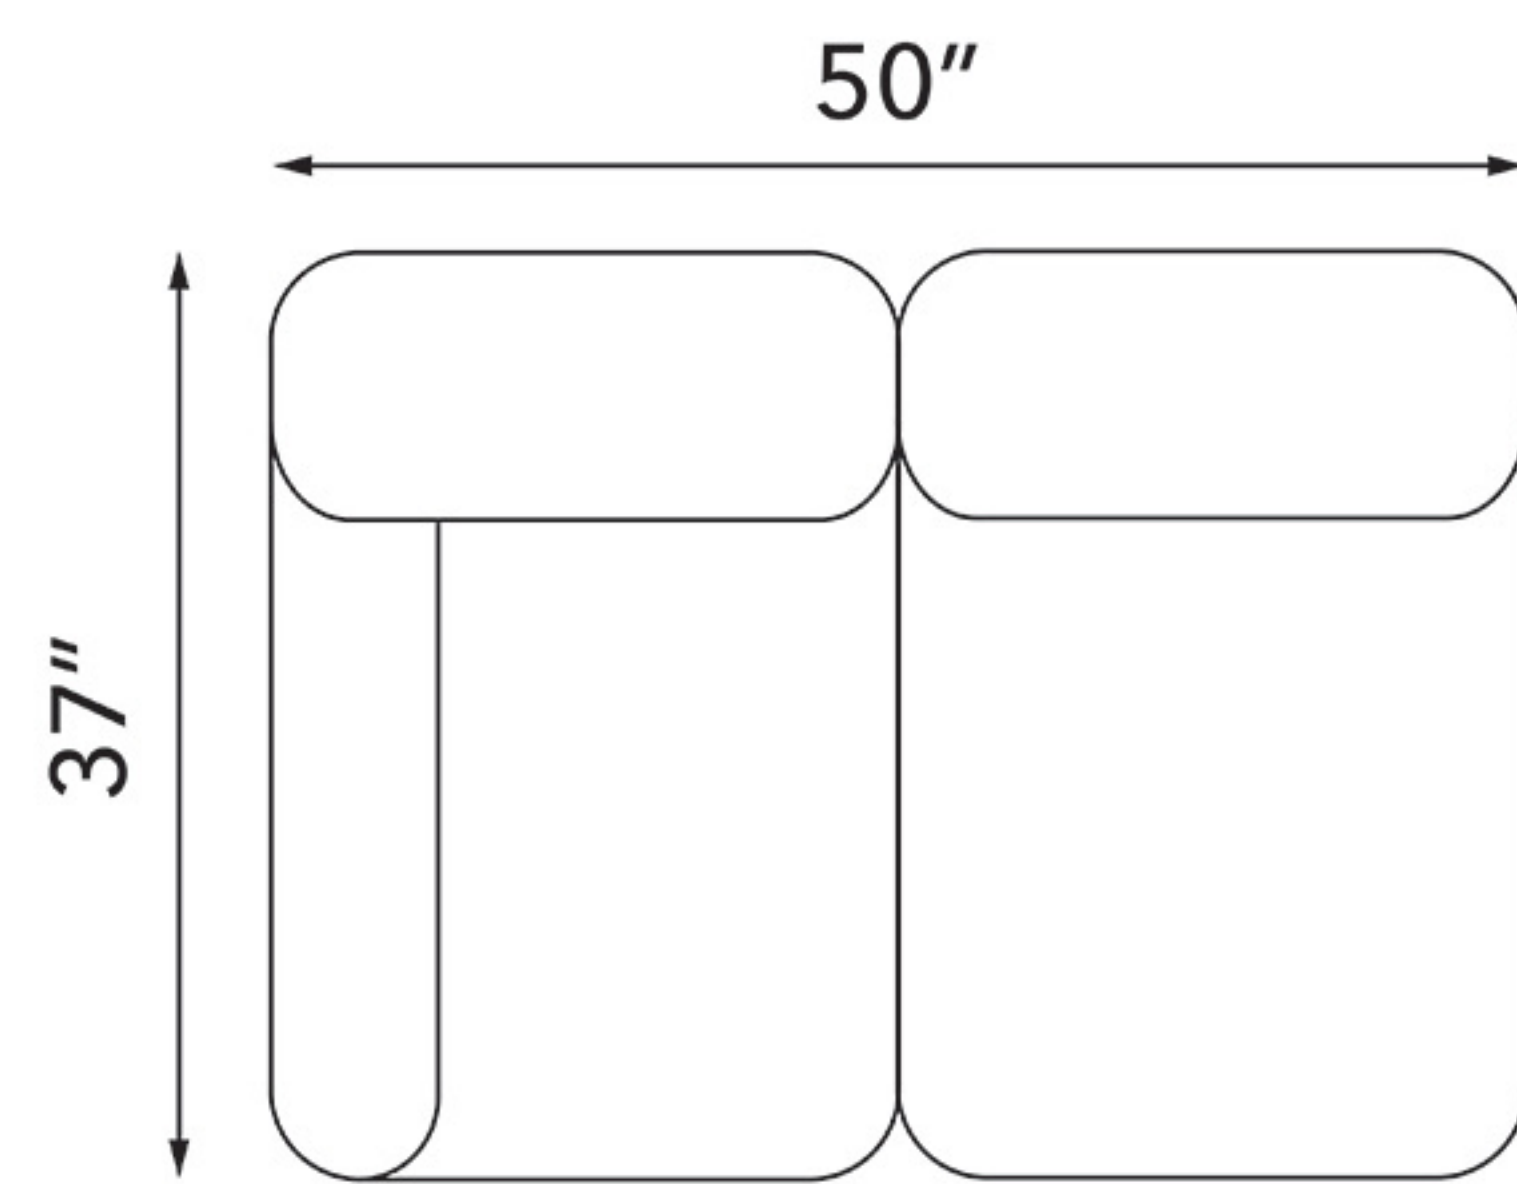

DESIGN YOUR OWN SPACE

RUDGER CHESTNUT MANUAL RECLINING SECTIONAL

RUD800NRAF
Left Arm Facing
Loveseat, Chestnut

RUD800NRAF
Right Arm Facing
Loveseat & Console, Chestnut

RUD800NW
Wedge, Chestnut