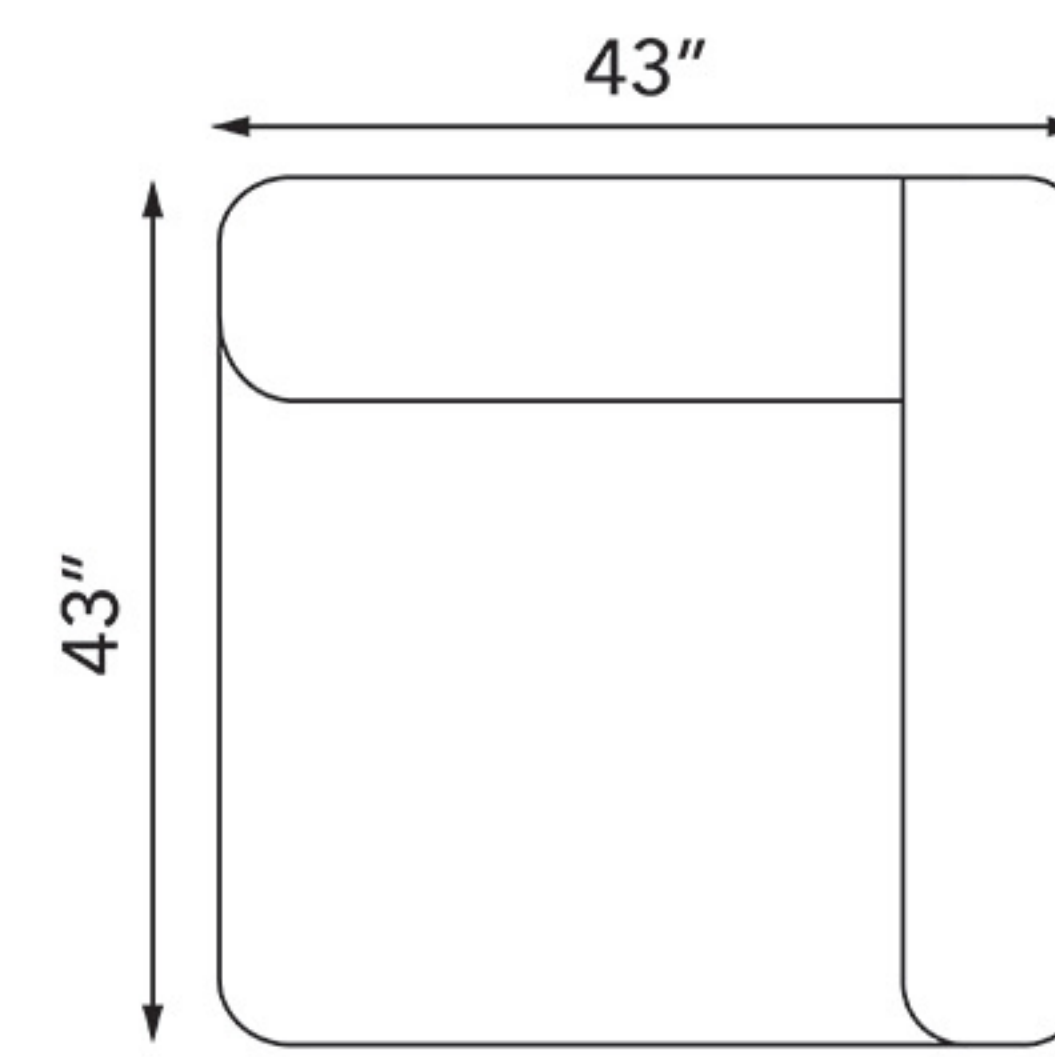

## DUAL-POWER RECLINING SECTIONAL

ASI950LAR  
Left Arm Facing  
Power Recliner, Grey

ASI950AC  
Armless Chair, Grey

ASI950AR  
Armless Power  
Recliner, Grey

ASI950RAR  
Right Arm Facing  
Power Recliner, Grey