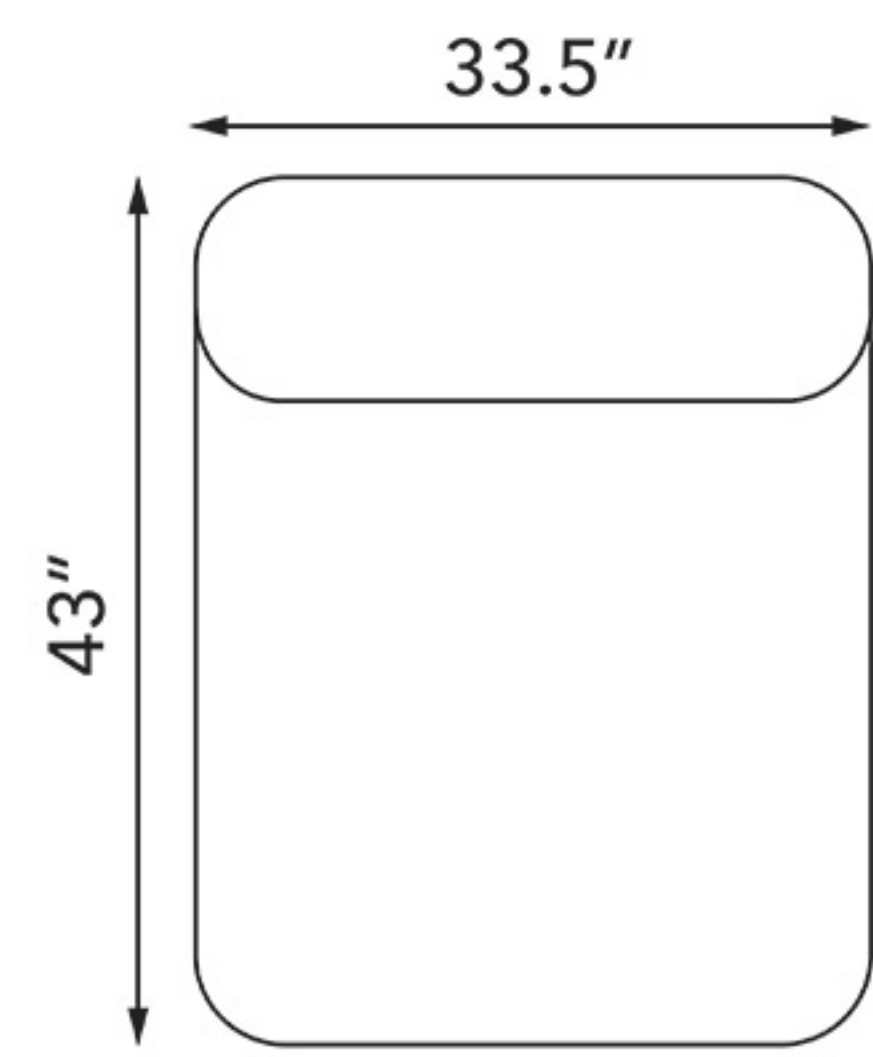

## DUAL-POWER RECLINING SECTIONAL

ASI950LAR  
Left Arm Facing  
Power Recliner, Grey

ASI950AC  
Armless Chair, Grey

ASI950AR  
Armless Power  
Recliner, Grey

ASI950RAR  
Right Arm Facing  
Power Recliner, Grey