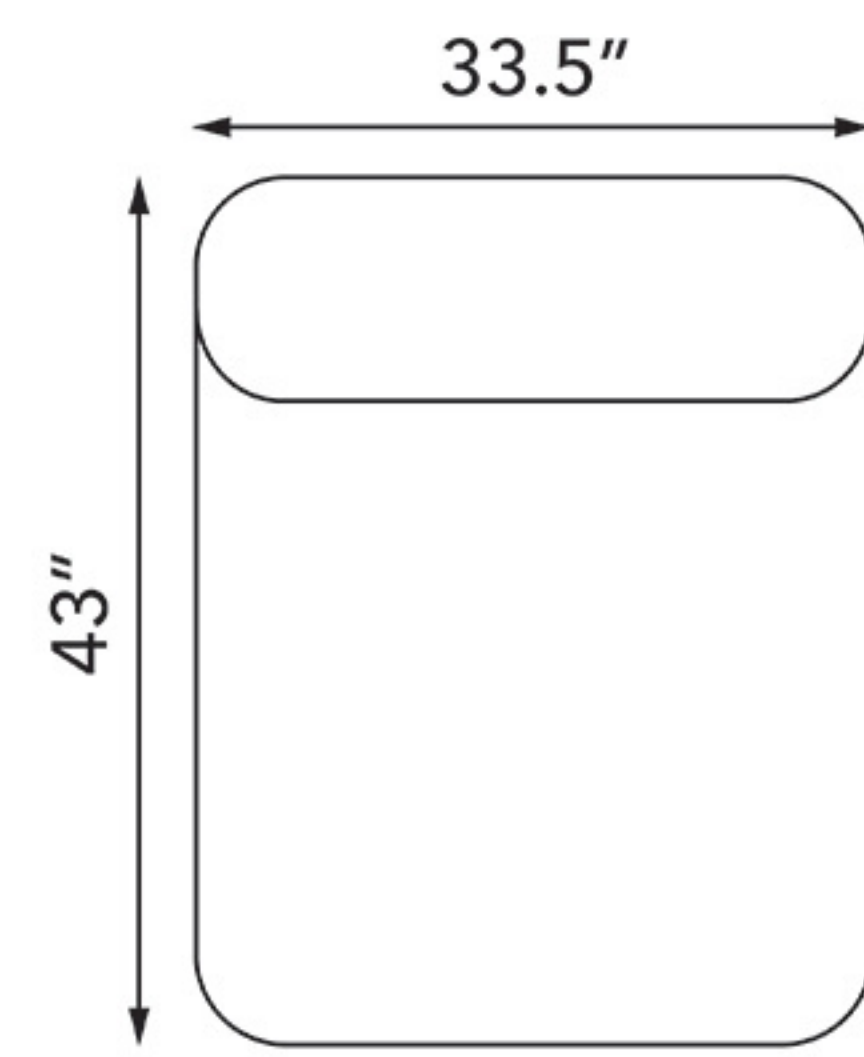

## DUAL-POWER RECLINING SECTIONAL

ASI950LAR  
Left Arm Facing  
Power Recliner, Grey

ASI950AC  
Armless Chair, Grey

ASI950AR  
Armless Power  
Recliner, Grey

ASI950RAR  
Right Arm Facing  
Power Recliner, Grey