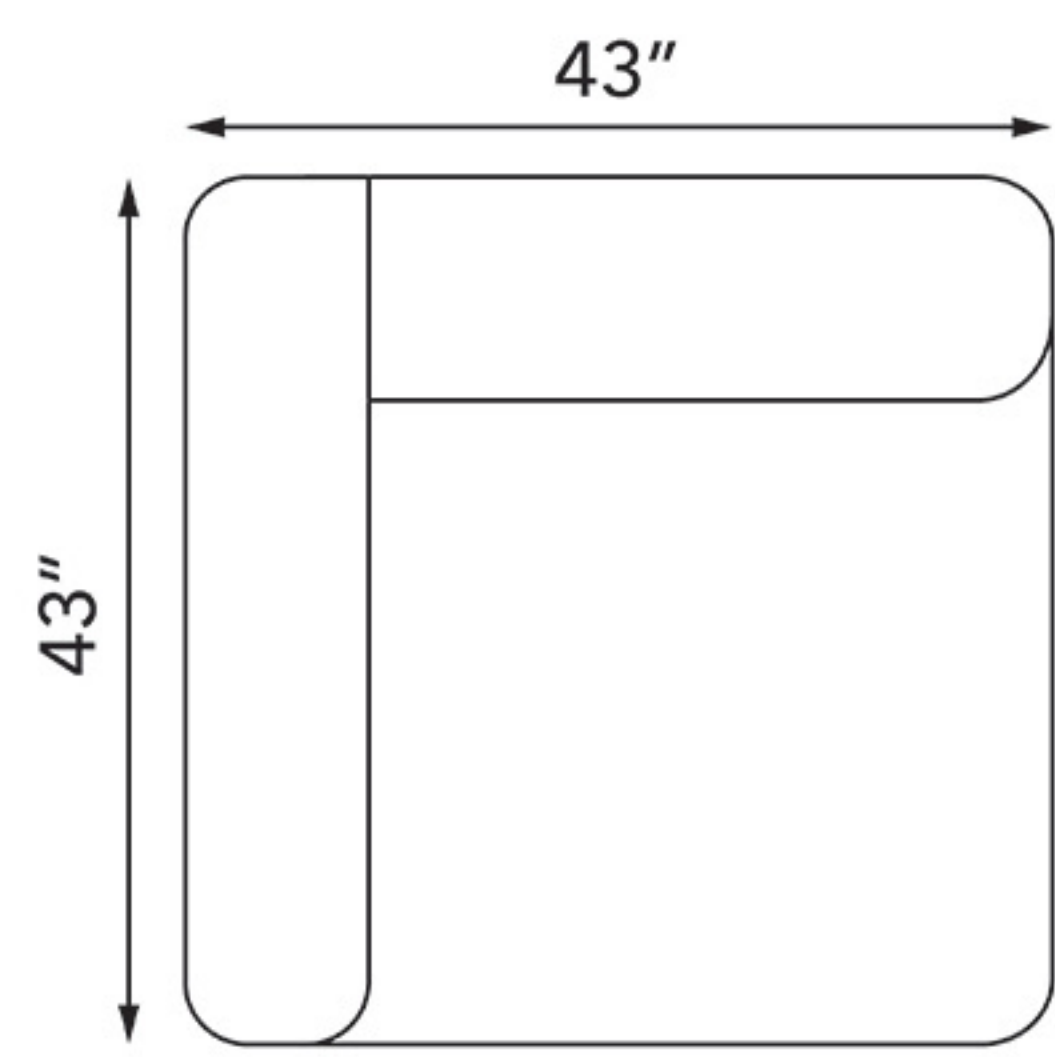

## DUAL-POWER RECLINING SECTIONAL

ASI950LAR  
Left Arm Facing  
Power Recliner, Grey

ASI950AC  
Armless Chair, Grey

ASI950AR  
Armless Power  
Recliner, Grey

ASI950RAR  
Right Arm Facing  
Power Recliner, Grey