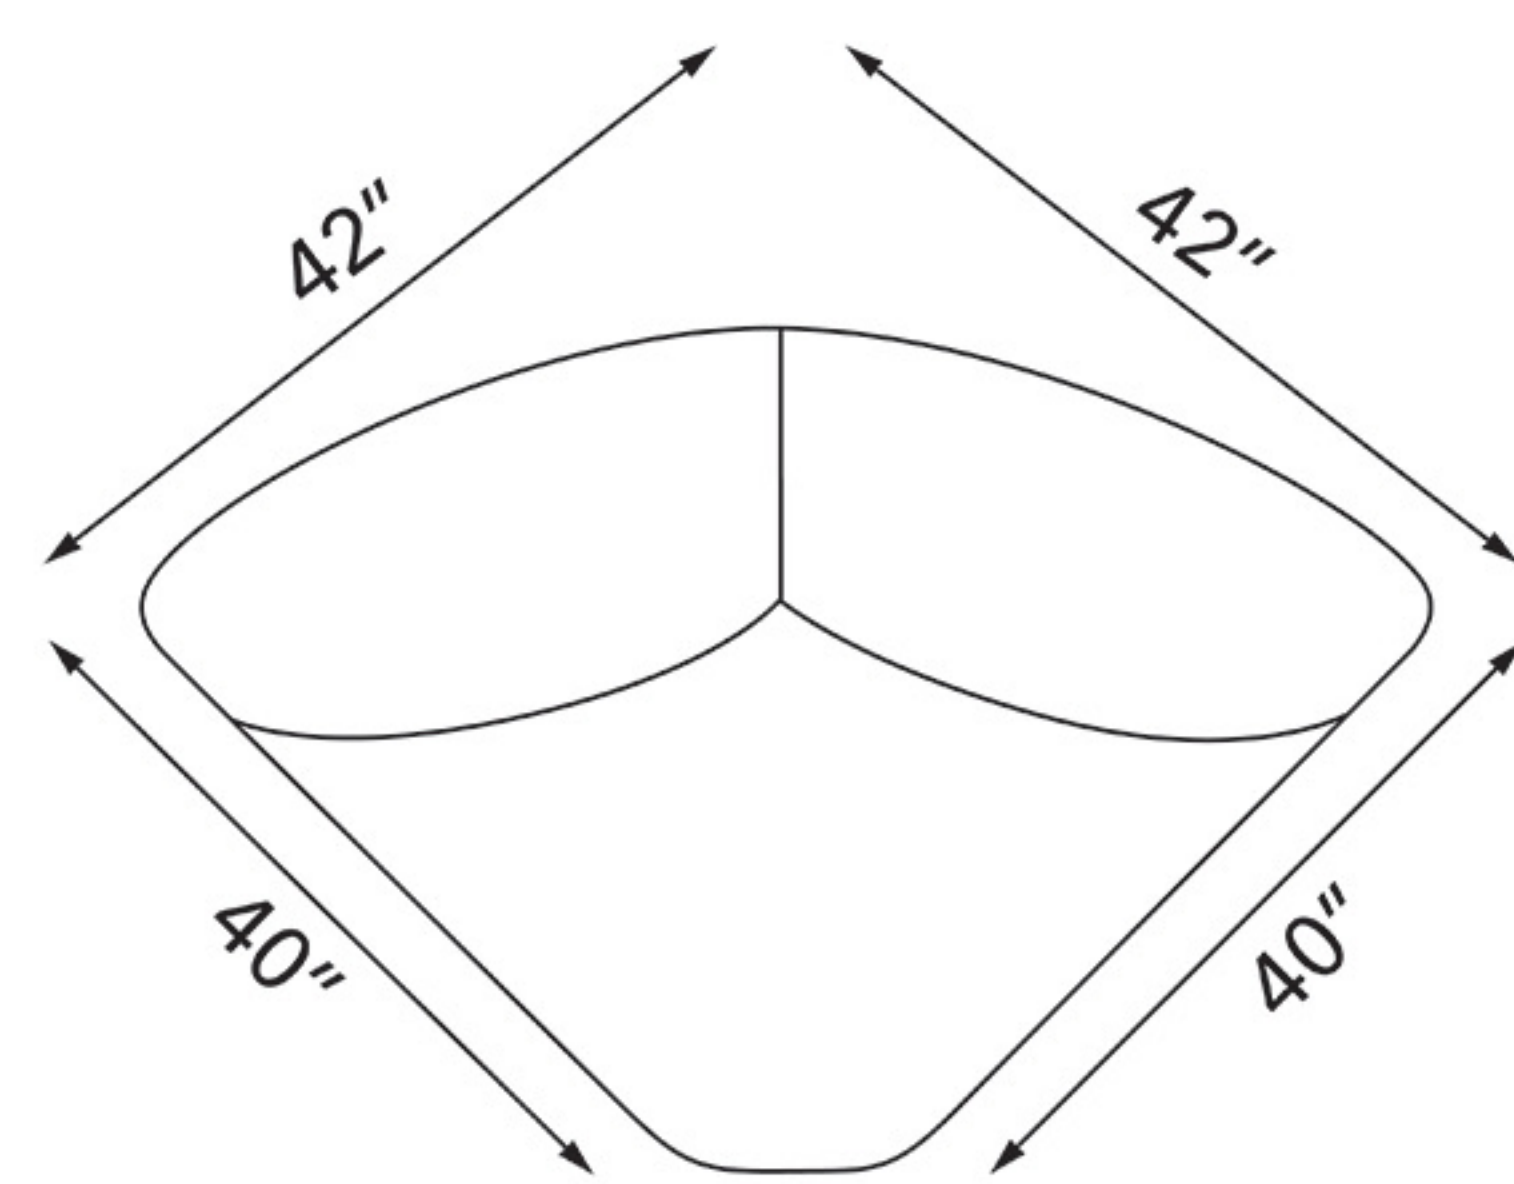

DESIGN YOUR OWN SPACE

ANASTASIA COCOA

MANUAL RECLINING SECTIONAL

AT800LALC
Left Arm Facing
Loveseat, Cocoa

AT800RALC
Right Arm Facing
Loveseat & Console, Cocoa

AT800WEC
Wedge, Cocoa