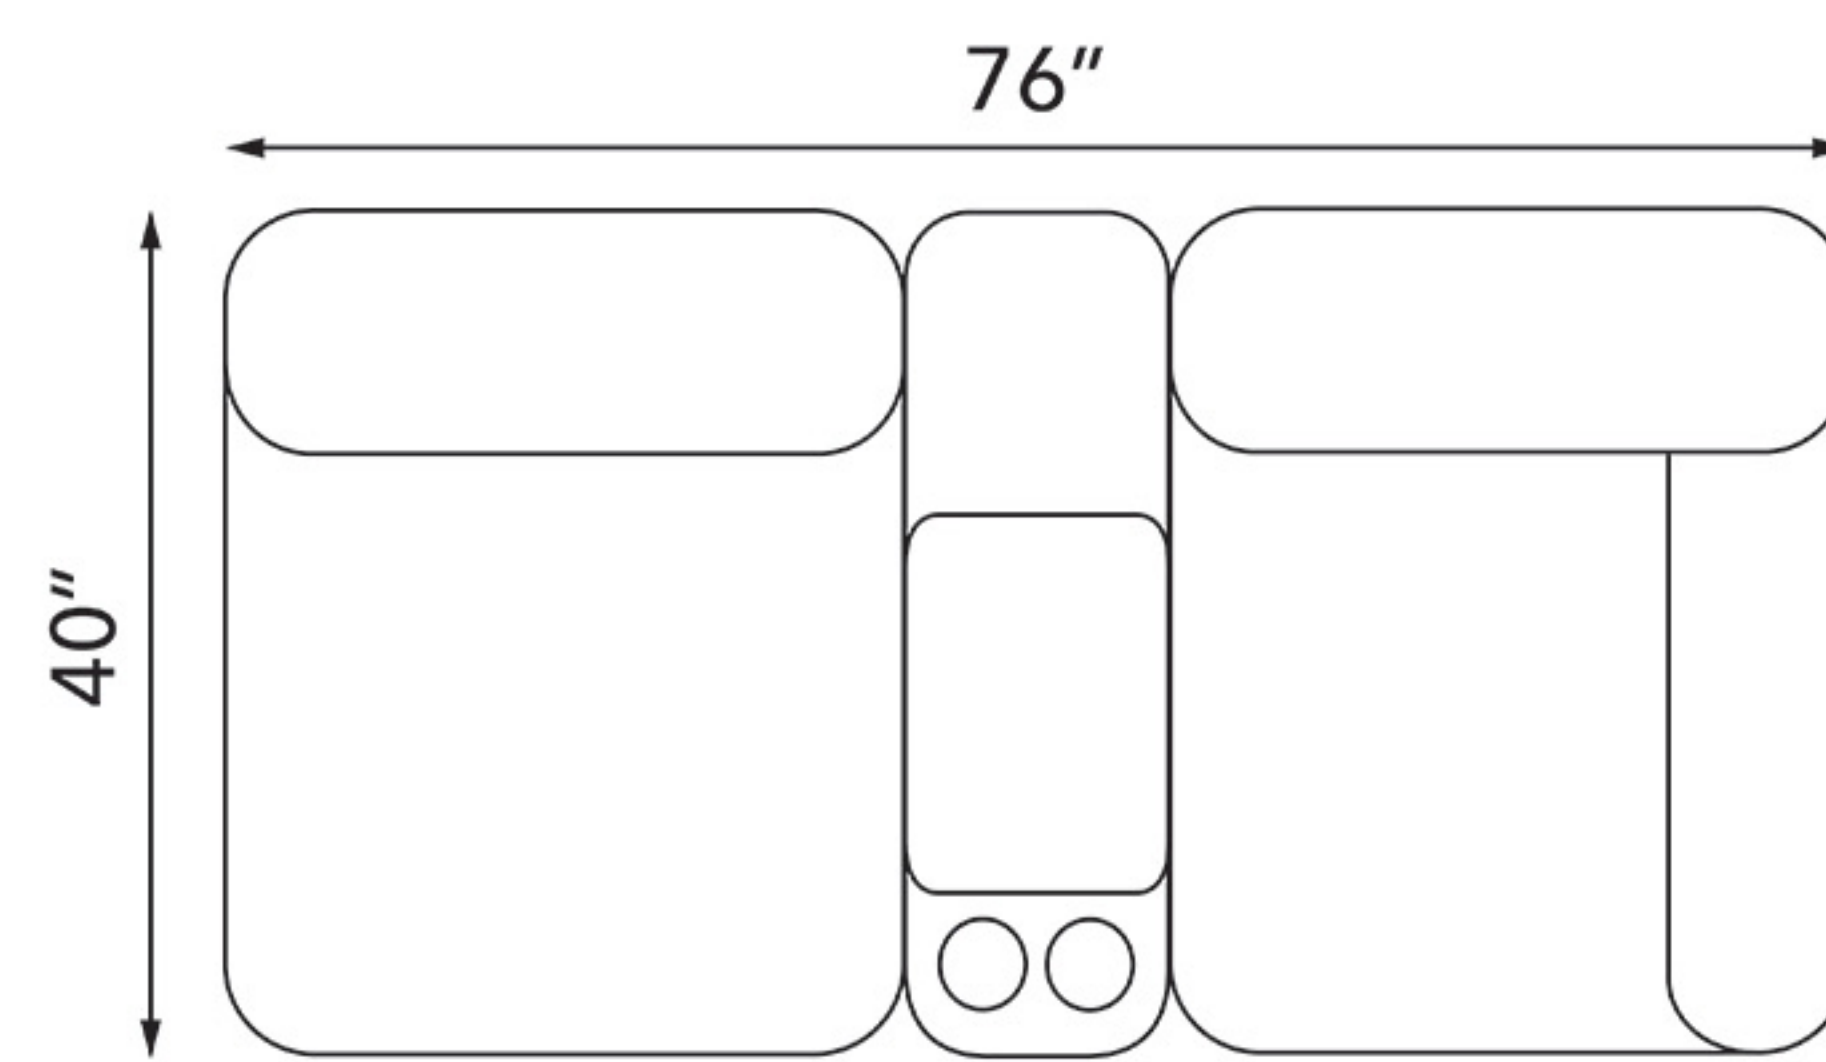

DESIGN YOUR OWN SPACE

ANASTASIA COCOA

MANUAL RECLINING SECTIONAL

AT800LALC
Left Arm Facing
Loveseat, Cocoa

AT800RALC
Right Arm Facing
Loveseat & Console, Cocoa

AT800WEC
Wedge, Cocoa