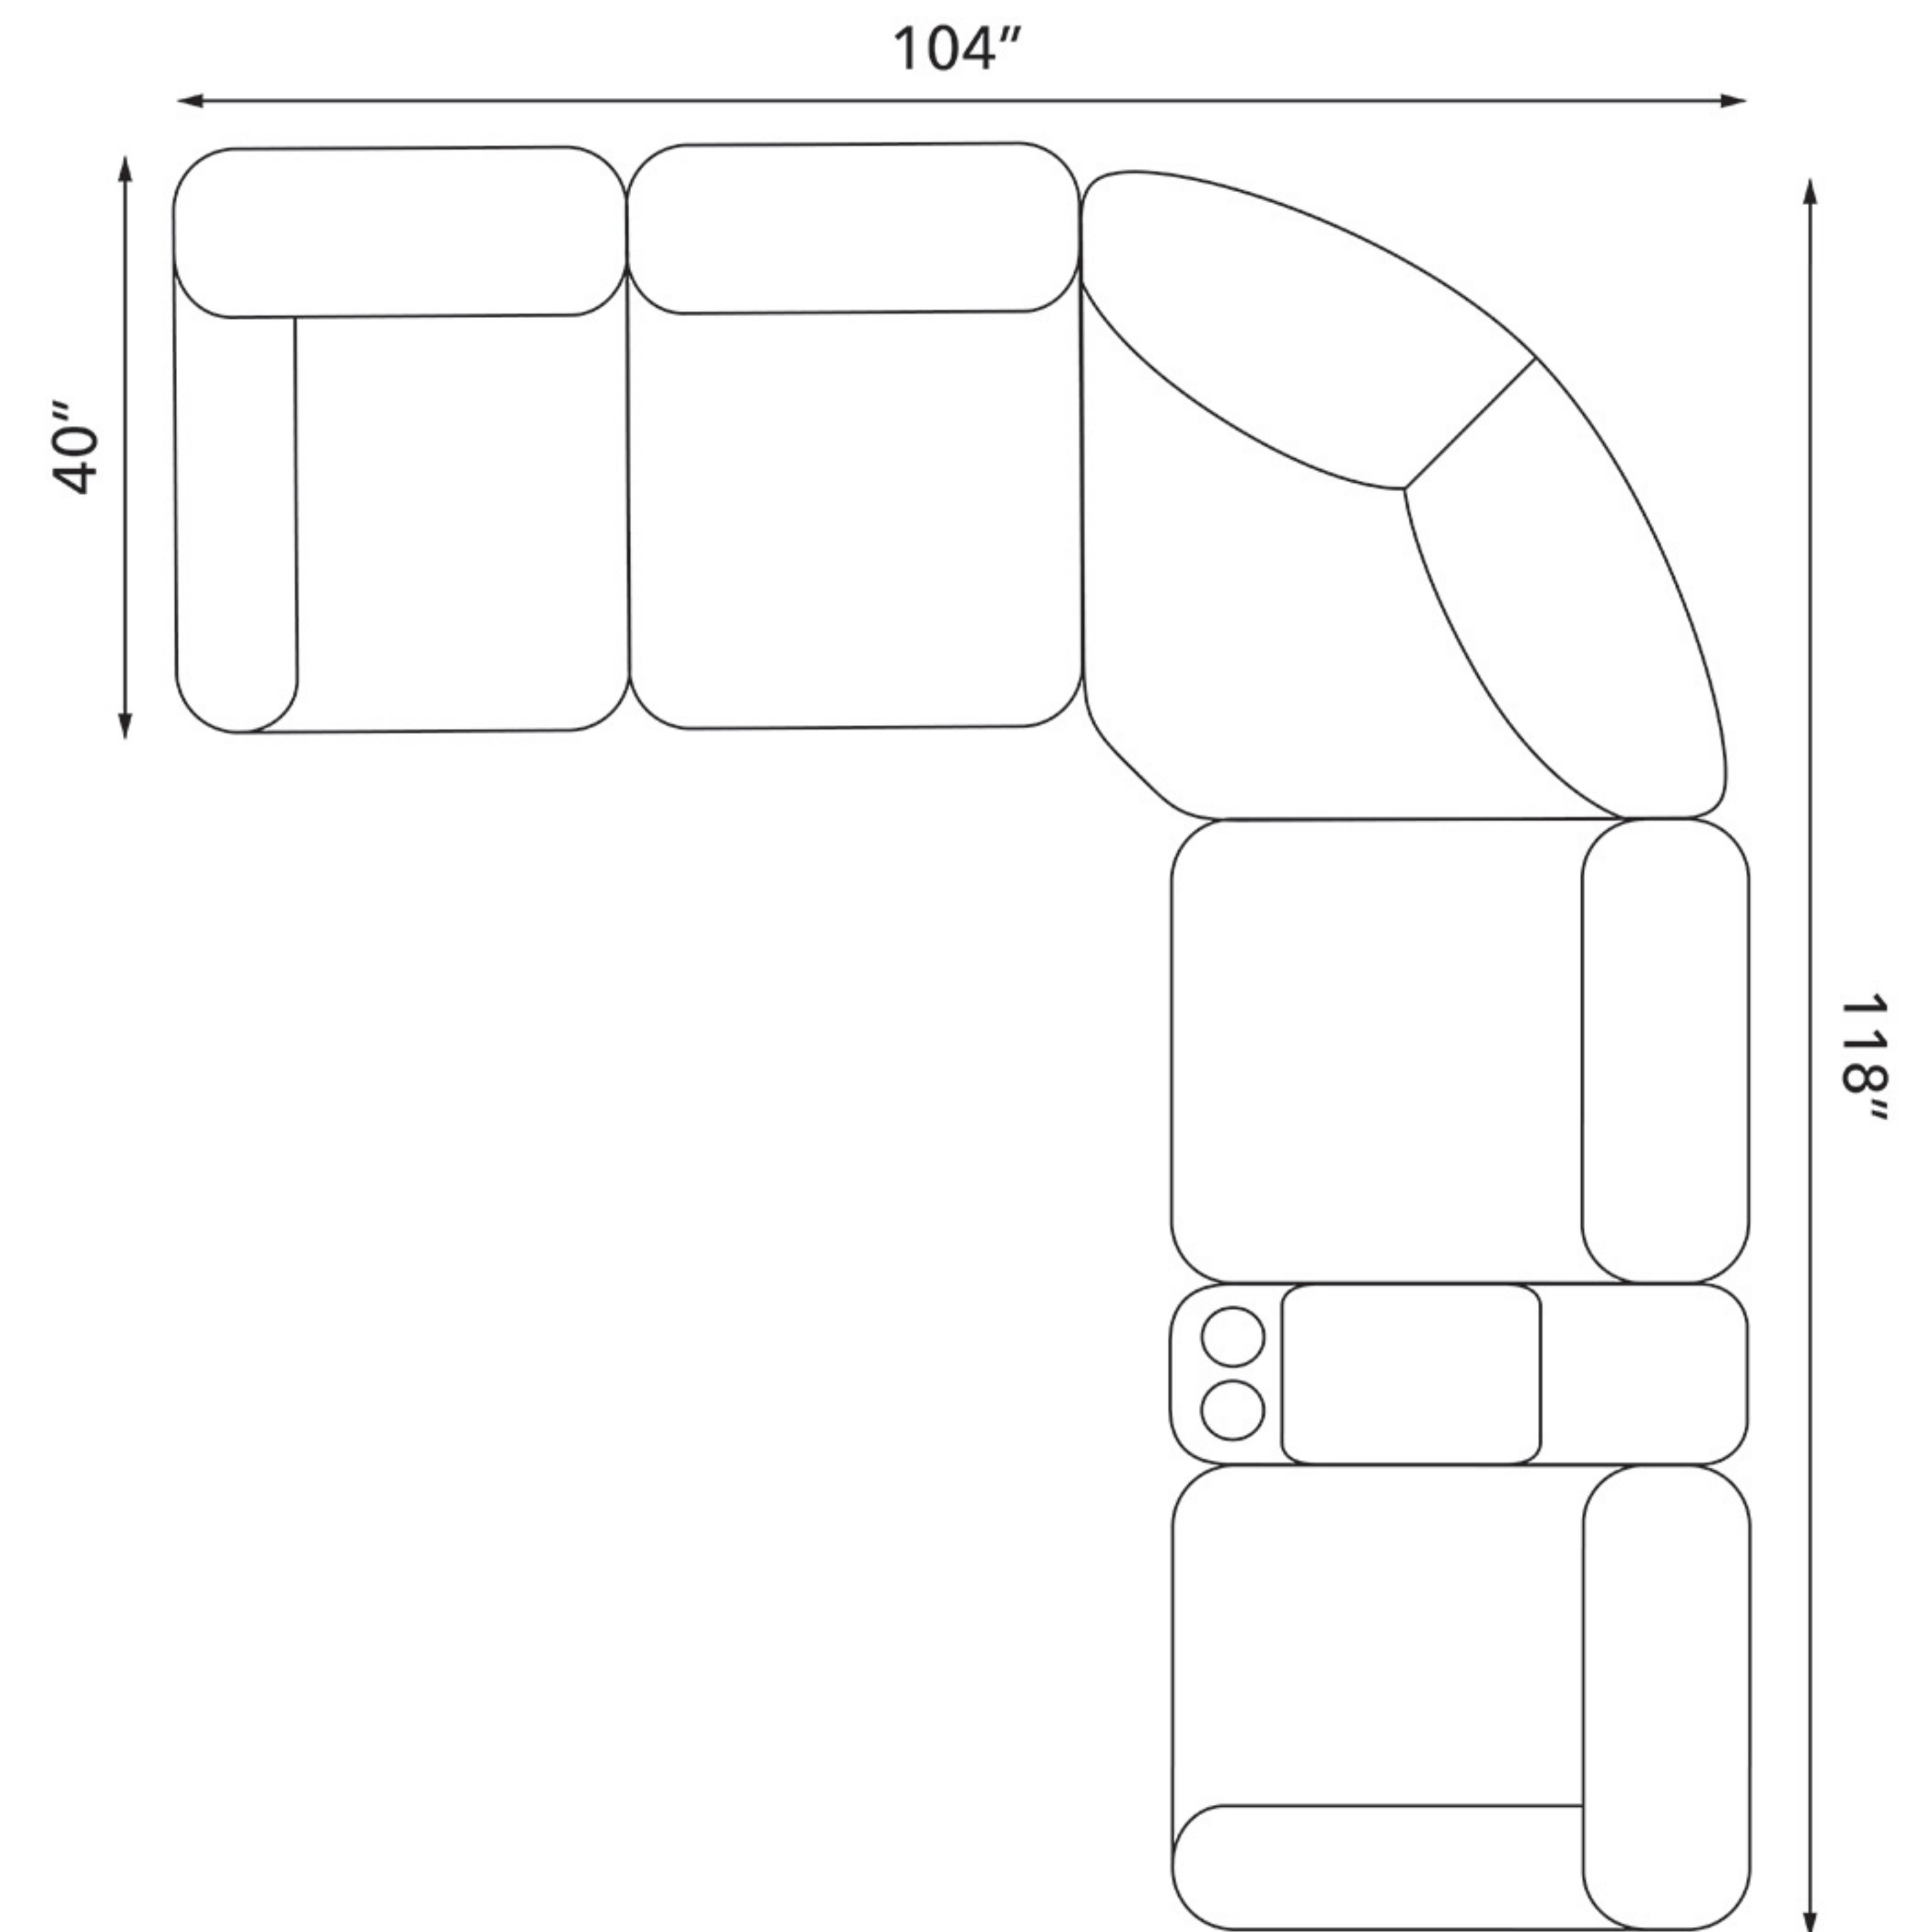

DESIGN YOUR OWN SPACE

ANASTASIA COCOA

MANUAL RECLINING SECTIONAL

AT800LALC
Left Arm Facing
Loveseat, Cocoa

AT800RALC
Right Arm Facing
Loveseat & Console, Cocoa

AT800WEC
Wedge, Cocoa