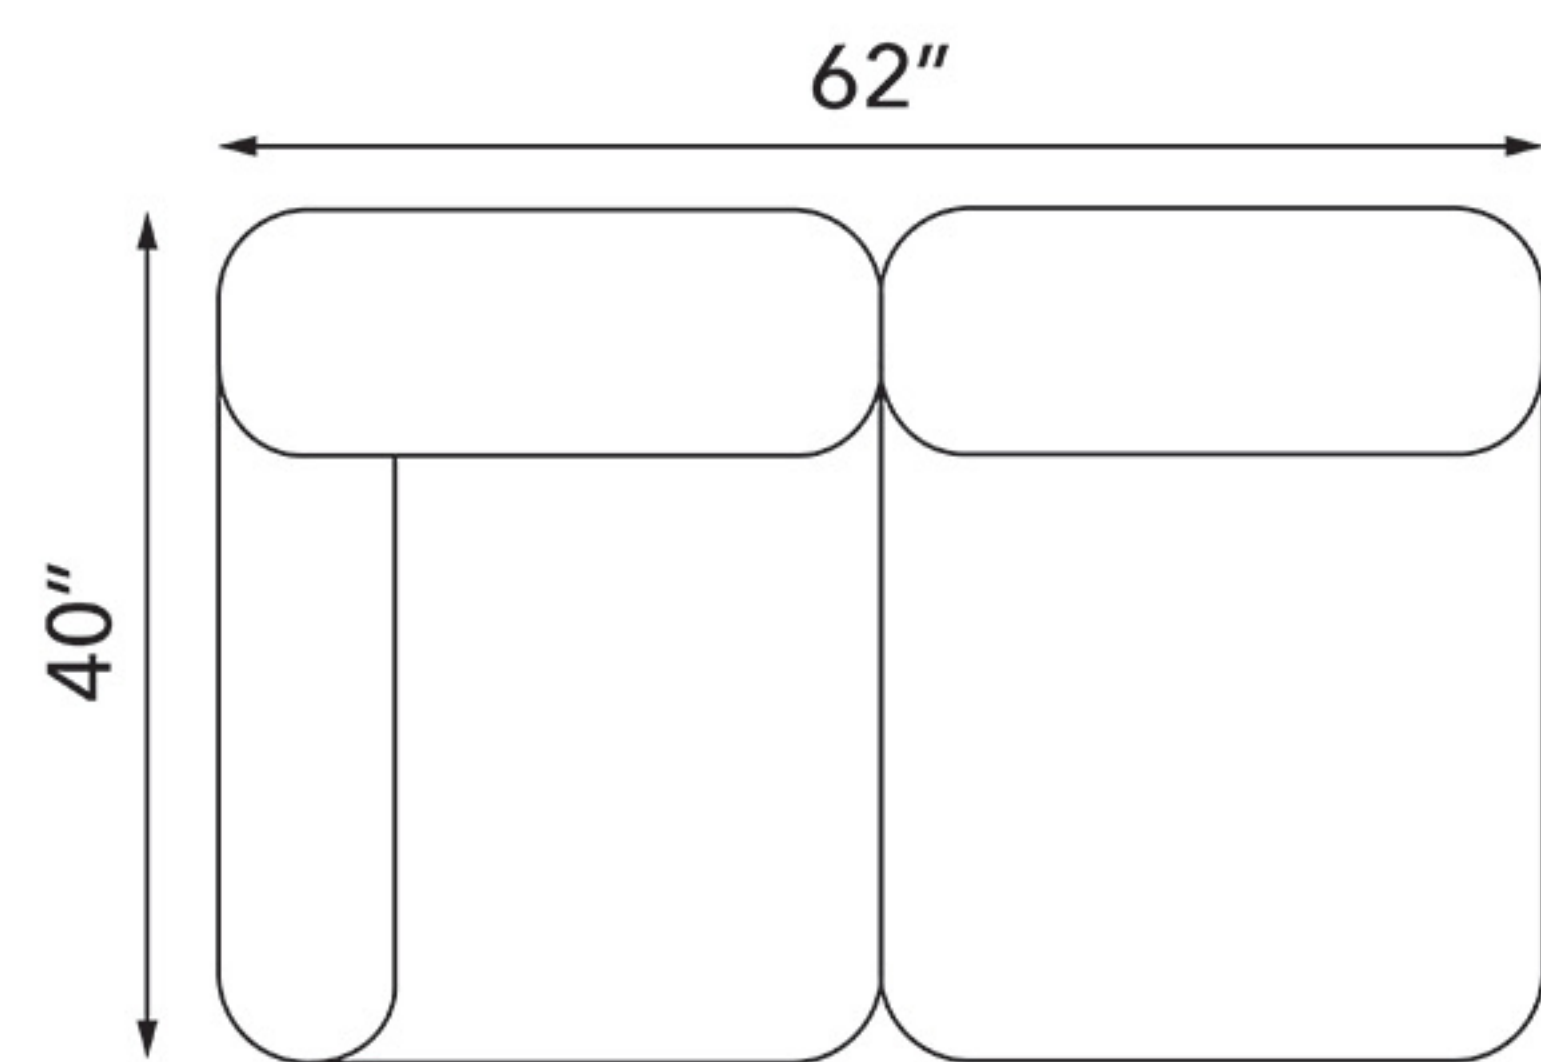

DESIGN YOUR OWN SPACE

ANASTASIA COCOA

MANUAL RECLINING SECTIONAL

AT800LALC
Left Arm Facing
Loveseat, Cocoa

AT800RALC
Right Arm Facing
Loveseat & Console, Cocoa

AT800WEC
Wedge, Cocoa