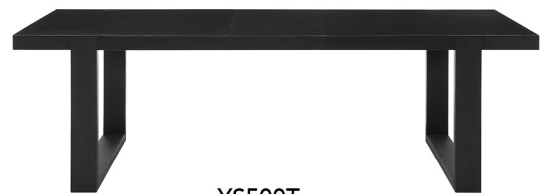

YVES

YS500SG
SIDE CHAIR, GRAY
20"W x 25.25"D x 40"H
SEAT HEIGHT 18"

YS500SW
SIDE CHAIR, WHITE
20"W x 25.25"D x 40"H
SEAT HEIGHT 18"

YS500CCG
COUNTER CHAIR, GRAY
20"W x 25"D x 42"H
SEAT HEIGHT 25"

YS500SV
SERVER, BLACK
60"W x 18"D x 36.5"H

YS100C
COCKTAIL TABLE, BLACK
48"W x 18"D x 30"H

YS500CCBN
COUNTER BENCH, GRAY
47"W x 17"D x 24"H

YS500T
DINING TABLE w/ 18" LEAF, BLACK
77 - 95"W x 40"D x 30"H

YS500PTLTT
COUNTER TABLE w/ 18" LEAF, BLACK
77 - 95"W x 40"D x 36"H

YS100E
END TABLE, BLACK
24"W x 22"D x 24"H

YS100C
LIFT TOP COCKTAIL TABLE, BLACK
48"W x 28"D x 19.5"H

YS500PTBSTTS
STORAGE COUNTER TABLE w/ 19" LEAF, BLACK
64 - 78"W x 42"D x 36"H

YS100TV
TV STAND, BLACK
64"W x 17"D x 20"H