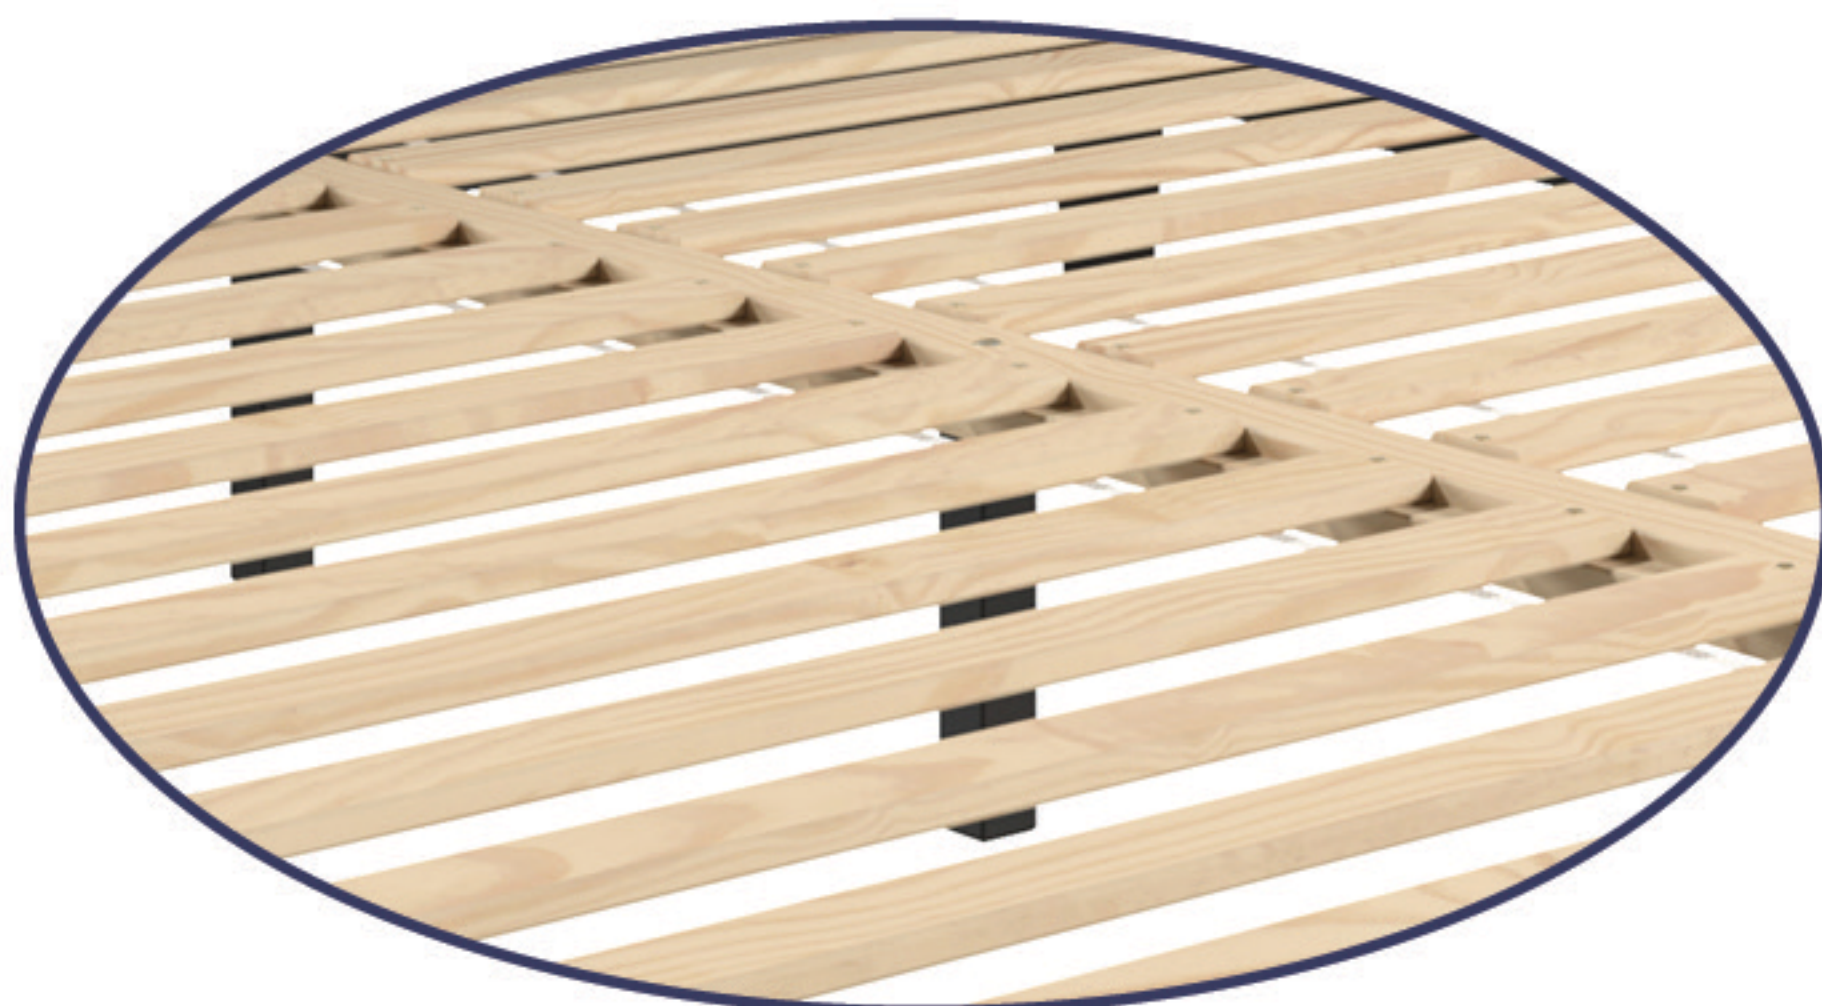

NIX

SOLID WOOD
PLATFORM BED

AVAILABLE IN
THREE FINISHES

SOLID WOOD LEGS
CORNER BLOCK
& SCREWED INTO FRAME

**SOLID WOOD
CENTER POST**
PREVENTS MATTRESS
SAGGING

**5.5" SOLID
WOOD SIDERAILS**

28 RAIL SLAT SYSTEM
14 RAIL IN TWIN*

MAXIMIZES MATTRESS SUPPORT
& ELIMINATES THE NEED FOR
A BOXSPRING

**ALL SOLID WOOD
CONSTRUCTION**

TWIN, FULL, QUEEN, AND KING SIZES