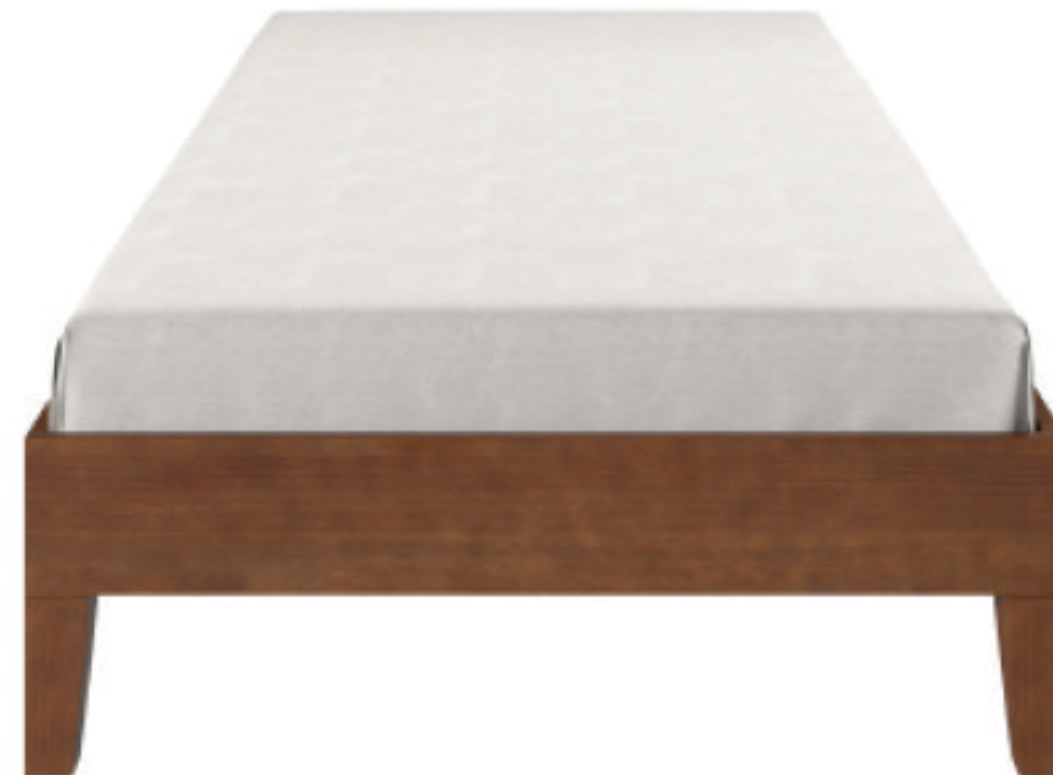

# NIX

SOLID WOOD  
PLATFORM BED

MODERN EUROPEAN  
FOUNDATION

14/28 SLATS WITH  
CENTER SUPPORT

**NIX900TPBW**  
TWIN PLATFORM BED, WHITE  
38"W x 74.5"D x 12"H

**NIX900TPBN**  
TWIN PLATFORM BED, NATURAL  
38"W x 74.5"D x 12"H

**NIX900TPBB**  
TWIN PLATFORM BED, BLACK  
38"W x 74.5"D x 12"H

**NIX900FPBW**  
FULL PLATFORM BED, WHITE  
53.5"W x 74.5"D x 12.25"H

**NIX900FPBN**  
FULL PLATFORM BED, NATURAL  
53.5"W x 74.5"D x 12.25"H

**NIX900FPBB**  
FULL PLATFORM BED, BLACK  
53.5"W x 74.5"D x 12.25"H

**NIX900QPBW**  
QUEEN PLATFORM BED, WHITE  
75.5"W x 59.5"D x 12"H

**NIX900QPN**  
QUEEN PLATFORM BED, NATURAL  
75.5"W x 59.5"D x 12"H

**NIX900QPBB**  
QUEEN PLATFORM BED, BLACK  
75.5"W x 59.5"D x 12"H

**NIX900KPBW**  
KING PLATFORM BED, WHITE  
75.5"W x 79.5"D x 12"H

**NIX900QPBW**  
KING PLATFORM BED, NATURAL  
75.5"W x 79.5"D x 12"H