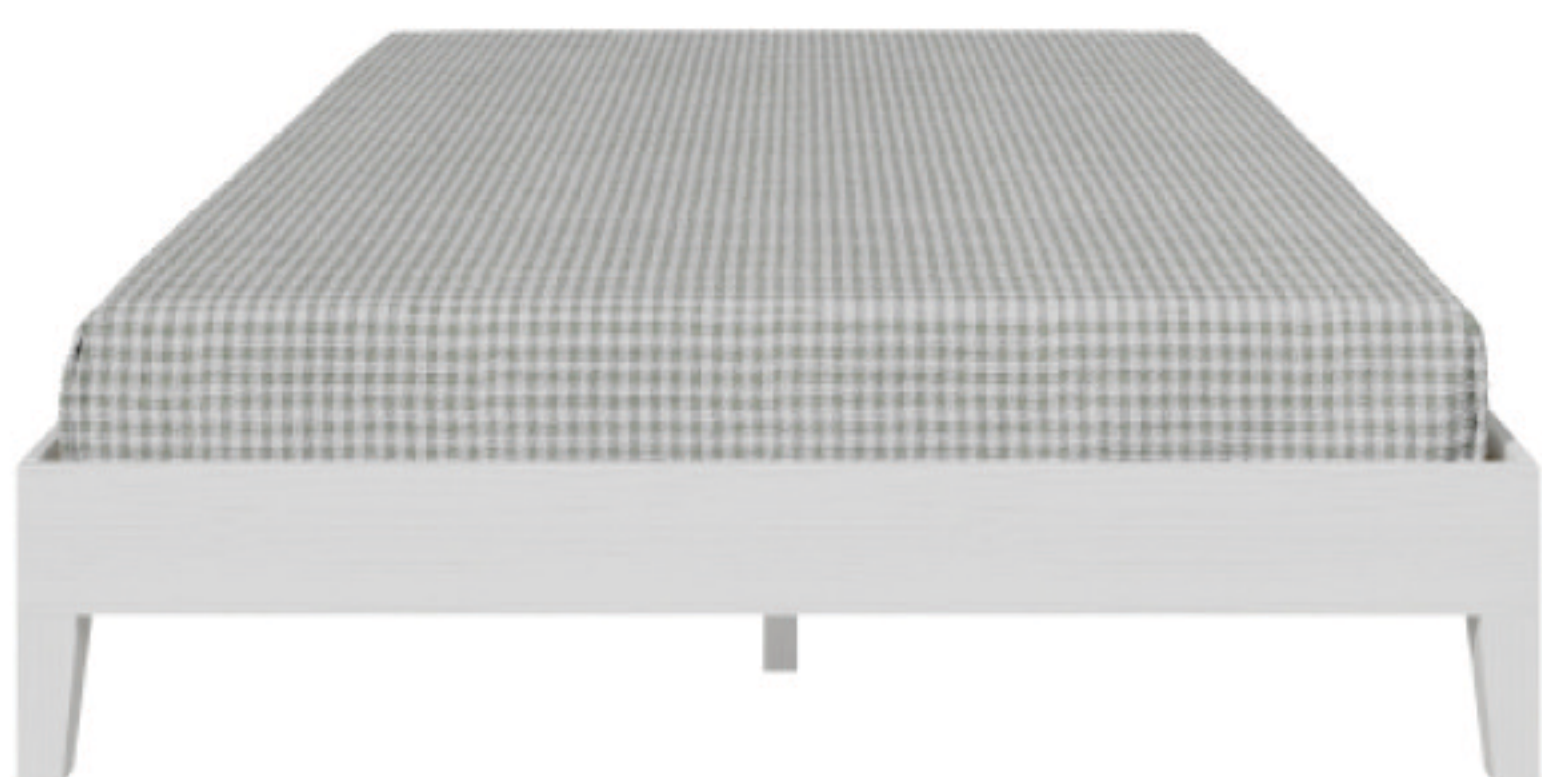

# NIX

SOLID WOOD  
PLATFORM BED

MODERN EUROPEAN  
FOUNDATION

14/28 SLATS WITH  
CENTER SUPPORT

**NIX900TPBW**  
TWIN PLATFORM BED, WHITE  
38"W x 74.5"D x 12"H

**NIX900TPBN**  
TWIN PLATFORM BED, NATURAL  
38"W x 74.5"D x 12"H

**NIX900TPBB**  
TWIN PLATFORM BED, BLACK  
38"W x 74.5"D x 12"H

**NIX900FPBW**  
FULL PLATFORM BED, WHITE  
53.5"W x 74.5"D x 12.25"H

**NIX900FPBN**  
FULL PLATFORM BED, NATURAL  
53.5"W x 74.5"D x 12.25"H

**NIX900FPBB**  
FULL PLATFORM BED, BLACK  
53.5"W x 74.5"D x 12.25"H

**NIX900QPBW**  
QUEEN PLATFORM BED, WHITE  
75.5"W x 59.5"D x 12"H

**NIX900QPN**  
QUEEN PLATFORM BED, NATURAL  
75.5"W x 59.5"D x 12"H

**NIX900QPBB**  
QUEEN PLATFORM BED, BLACK  
75.5"W x 59.5"D x 12"H

**NIX900KPBW**  
KING PLATFORM BED, WHITE  
75.5"W x 79.5"D x 12"H

**NIX900QPBW**  
KING PLATFORM BED, NATURAL  
75.5"W x 79.5"D x 12"H