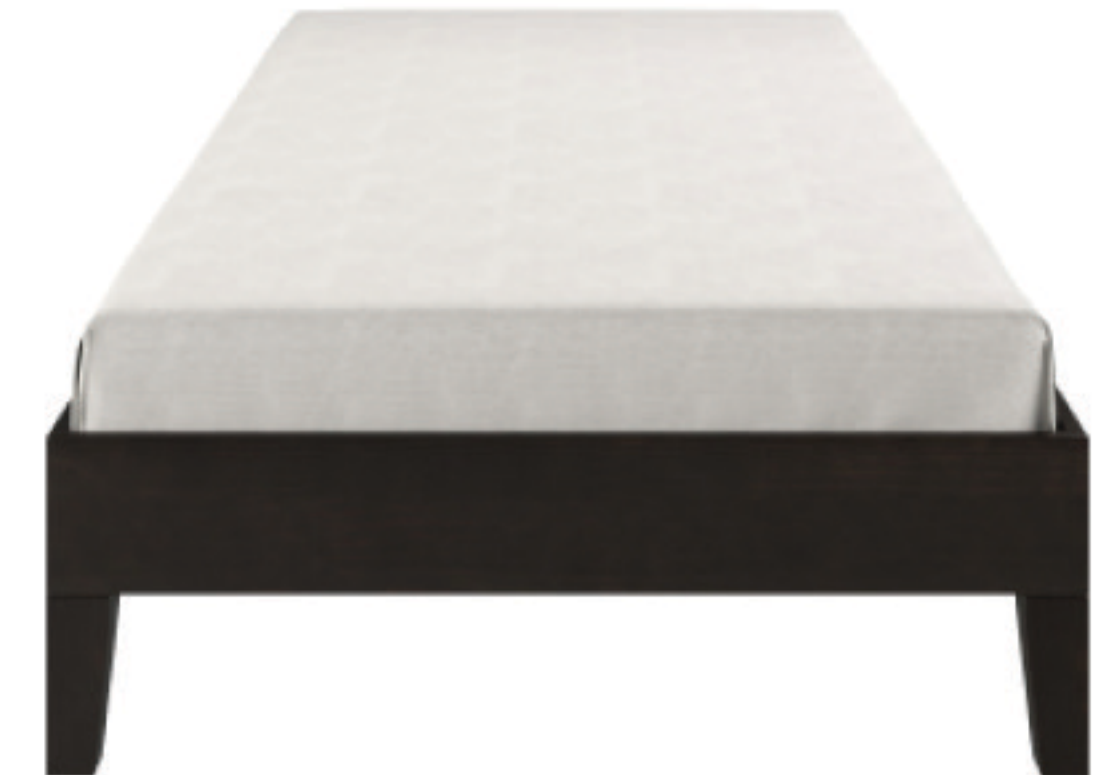

# NIX

SOLID WOOD  
PLATFORM BED

MODERN EUROPEAN  
FOUNDATION

14/28 SLATS WITH  
CENTER SUPPORT

**NIX900TPBW**  
TWIN PLATFORM BED, WHITE  
38"W x 74.5"D x 12"H

**NIX900TPBN**  
TWIN PLATFORM BED, NATURAL  
38"W x 74.5"D x 12"H

**NIX900TPBB**  
TWIN PLATFORM BED, BLACK  
38"W x 74.5"D x 12"H

**NIX900FPBW**  
FULL PLATFORM BED, WHITE  
53.5"W x 74.5"D x 12.25"H

**NIX900FPBN**  
FULL PLATFORM BED, NATURAL  
53.5"W x 74.5"D x 12.25"H

**NIX900FPBB**  
FULL PLATFORM BED, BLACK  
53.5"W x 74.5"D x 12.25"H

**NIX900QPBW**  
QUEEN PLATFORM BED, WHITE  
75.5"W x 59.5"D x 12"H

**NIX900QPN**  
QUEEN PLATFORM BED, NATURAL  
75.5"W x 59.5"D x 12"H

**NIX900QPBB**  
QUEEN PLATFORM BED, BLACK  
75.5"W x 59.5"D x 12"H

**NIX900KPBW**  
KING PLATFORM BED, WHITE  
75.5"W x 79.5"D x 12"H

**NIX900QPBW**  
KING PLATFORM BED, NATURAL  
75.5"W x 79.5"D x 12"H