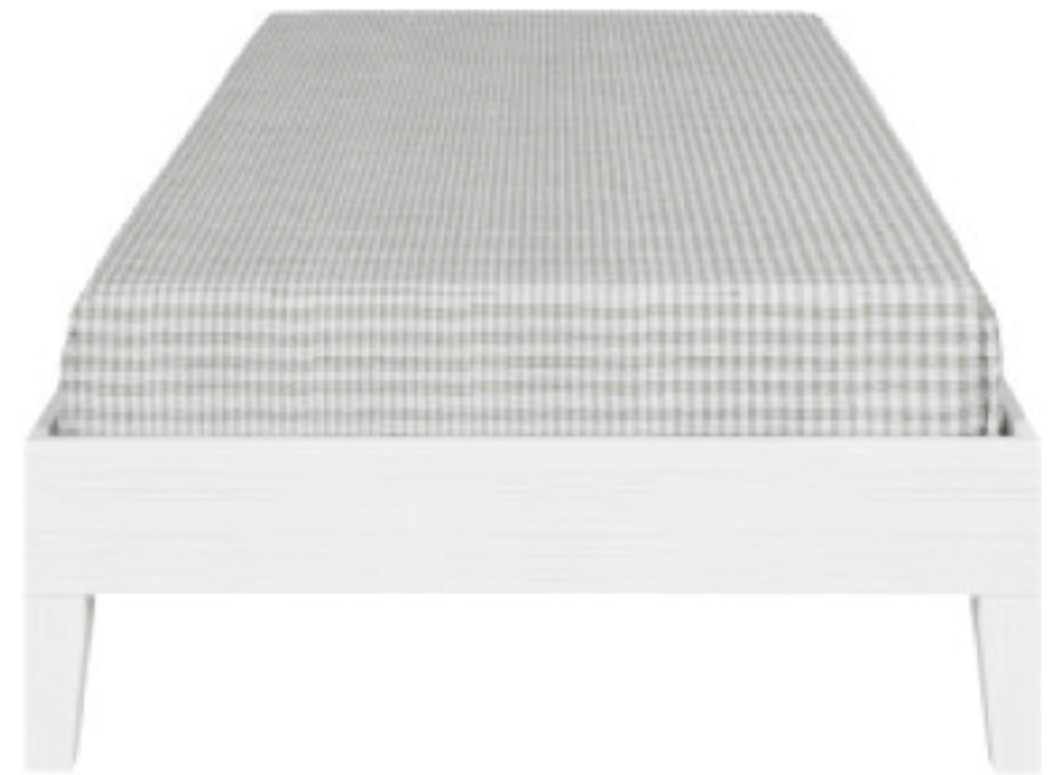

# NIX

SOLID WOOD  
PLATFORM BED

MODERN EUROPEAN  
FOUNDATION

14/28 SLATS WITH  
CENTER SUPPORT

**NIX900TPBW**  
TWIN PLATFORM BED, WHITE  
38"W x 74.5"D x 12"H

**NIX900TPBN**  
TWIN PLATFORM BED, NATURAL  
38"W x 74.5"D x 12"H

**NIX900TPBB**  
TWIN PLATFORM BED, BLACK  
38"W x 74.5"D x 12"H

**NIX900FPBW**  
FULL PLATFORM BED, WHITE  
53.5"W x 74.5"D x 12.25"H

**NIX900FPBN**  
FULL PLATFORM BED, NATURAL  
53.5"W x 74.5"D x 12.25"H

**NIX900FPBB**  
FULL PLATFORM BED, BLACK  
53.5"W x 74.5"D x 12.25"H

**NIX900QPBW**  
QUEEN PLATFORM BED, WHITE  
75.5"W x 59.5"D x 12"H

**NIX900QPN**  
QUEEN PLATFORM BED, NATURAL  
75.5"W x 59.5"D x 12"H

**NIX900QPBB**  
QUEEN PLATFORM BED, BLACK  
75.5"W x 59.5"D x 12"H

**NIX900KPBW**  
KING PLATFORM BED, WHITE  
75.5"W x 79.5"D x 12"H

**NIX900QPBW**  
KING PLATFORM BED, NATURAL  
75.5"W x 79.5"D x 12"H