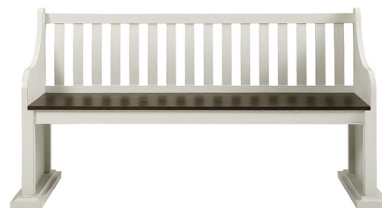

JOANNA

JA500BNB
BENCH w/ BACK, 2 TONE
67.5"W x 23"D x 35"H

JA500S
SIDE CHAIR, 2 TONE
20"W x 23.5"D x 40"H
SEAT HEIGHT 18"

JA600S
SIDE CHAIR, 2 TONE
20"W x 23.5"D x 40"H
SEAT HEIGHT 18"

JA600NS
SIDE CHAIR, BROWN
20"W x 23.5"D x 40"H
SEAT HEIGHT 18"

JA700CCN
COUNTER CHAIR, 2 TONE
20"W x 23.5"D x 42.5"H
SEAT HEIGHT 24"

JA600BN
BENCH, 2 TONE
44"W x 15"D x 18.5"H

JA500BN
STORAGE BENCH, 2 TONE
50"W x 15"D x 18.5"H

JA600BNB
BENCH, BROWN
44"W x 15"D x 18.5"H