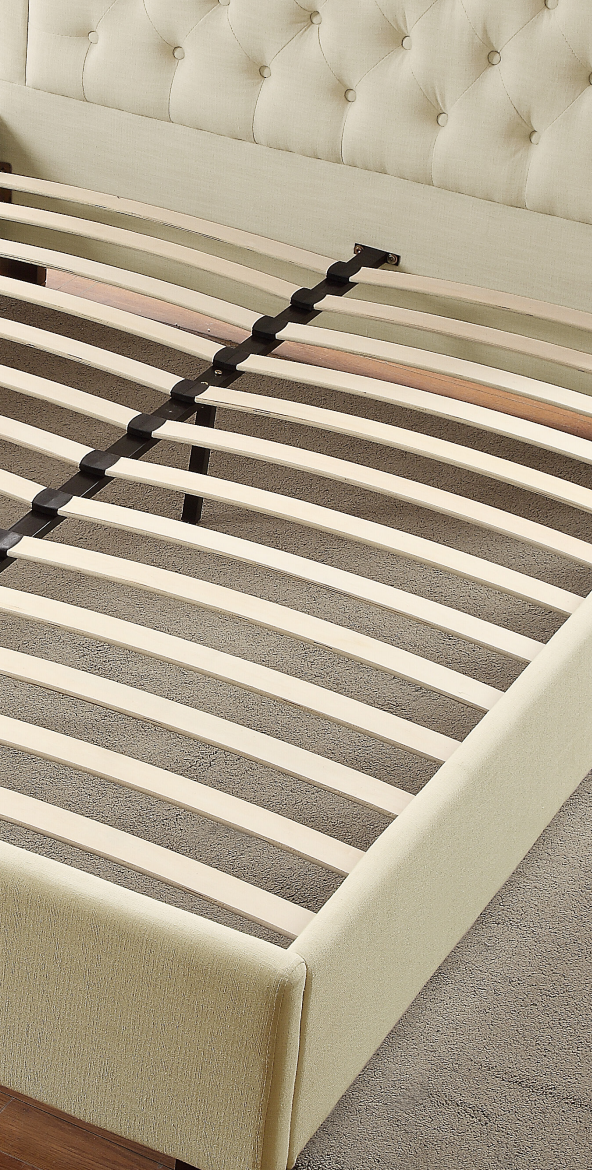

Isadora

- Upholstered bed available in King or Queen sizes
- Styling details include tufted upholstered headboard and footboard with solid wood feet
- Rail system ships with footboard
- Side rail package includes 39 piece slat and dual center support system to accommodate foundation and mattress or use as a platform bed

ID890KHBS UPHOLSTERED HEADBOARD, KING
Sand
82"W x 5"D x 54"H

ID890KFRSS UPHOLSTERED FOOTBOARD w/SIDE RAILS & SLATS, KING
Sand
F: 82"W x 2"D x 15"H
R: 82"L x 1.4"D x 12"H
S: 26"W x 2"D x .4"H

Also Available:
ID890QHBS UPHOLSTERED HEADBOARD, QUEEN
Sand
65W x 5"D x 54"H

ID890QFRSS UPHOLSTERED FOOTBOARD w/SIDE RAILS & SLATS, QUEEN
Sand
F: 65"W x 2"D x 15"H
R: 82"L x 1.4"W x 12"H
S: 31"W x 2"D x .4"H