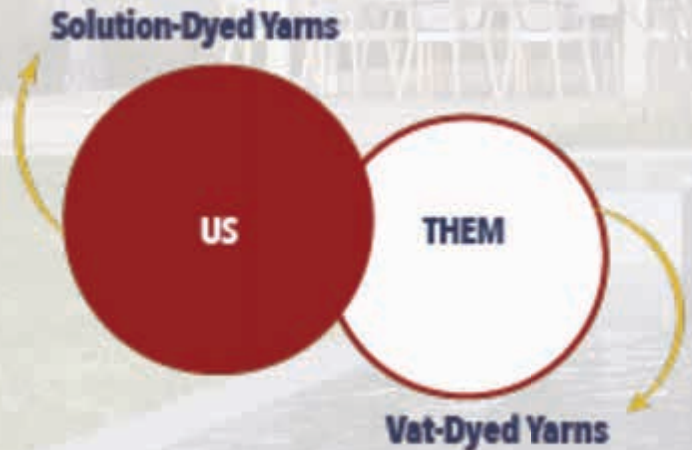

HDPE WICKER

Why Choose HDPE Wicker?

- Steve Silver Outdoor is constructed with **High Density Polyethylene (HDPE) wicker, the best quality material** for synthetic wicker. It's made from material that is **highly durable; will not easily crack, brake or chip**. Unlike cheaper PVC wickers, HDPE wicker has the color distributed throughout the material so it is fade resistant and waterproof **and will not flake or peel** off like cheaper PVC wickers
- Our HDPE Wicker is **infused with UV inhibitors** to make it resistant to the damaging effects of the sun's rays
- **Stain Resistant** and able to withstand the harsh effects of chemical solvents
- **Waterproof** and able to withstand the harsh effects of all climates
- Eco-friendly and is 100% recyclable!

KEY POINTS

HDPE Wicker

- Stronger and More Durable
- Weather Resistant
- Stain Resistant
- Eco-friendly
- Does not peel or flake like competitor's lower quality PVC wickers

FABRICS

Solution Dyed Acrylics/Polys