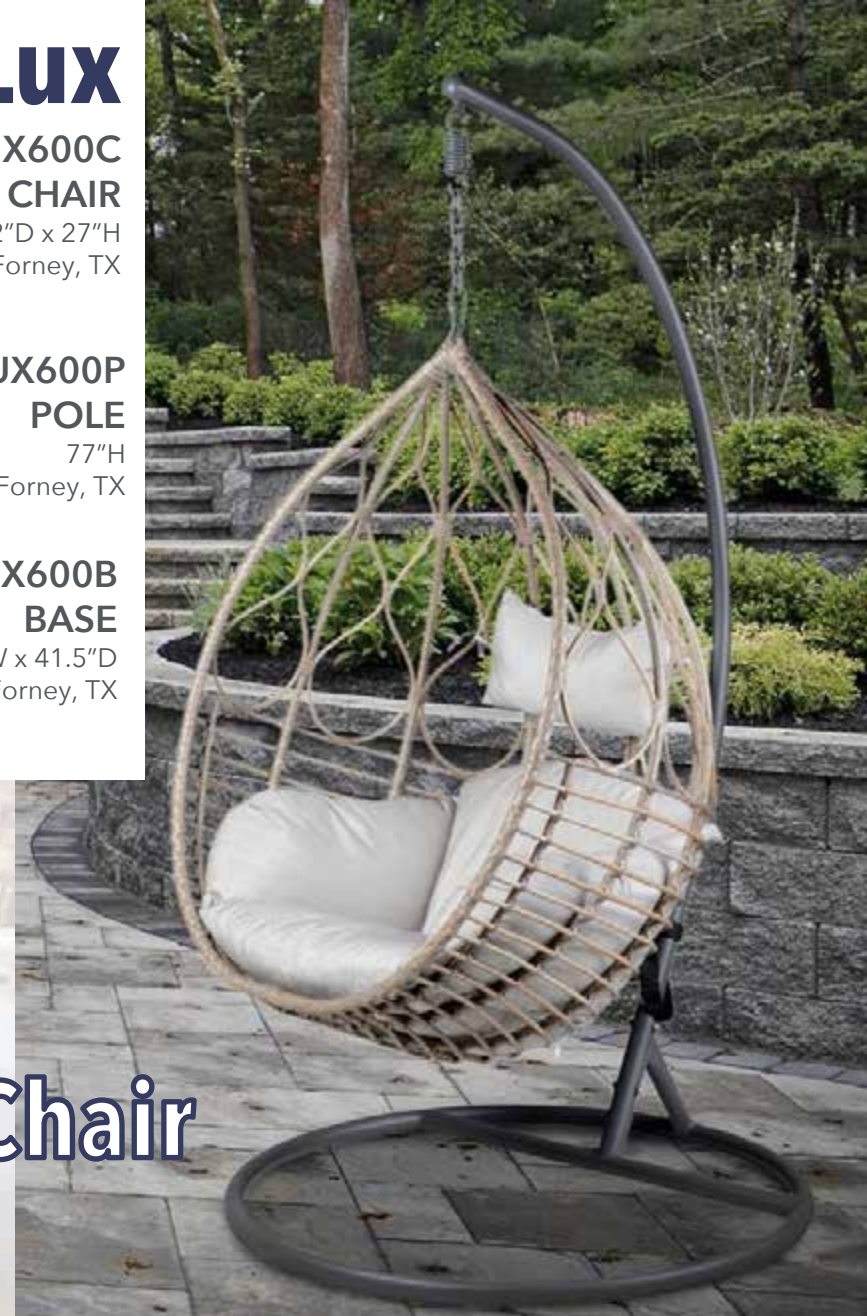

Lux

**LUX600C
BASKET CHAIR**
49.5"W x 32"D x 27"H
Forney, TX

**LUX600P
POLE**
77"H
Forney, TX

**LUX600B
BASE**
41.5"W x 41.5"D
Forney, TX

OVERALL
41.5"W x 41.5"D X 77"H

3 Pc. Chair